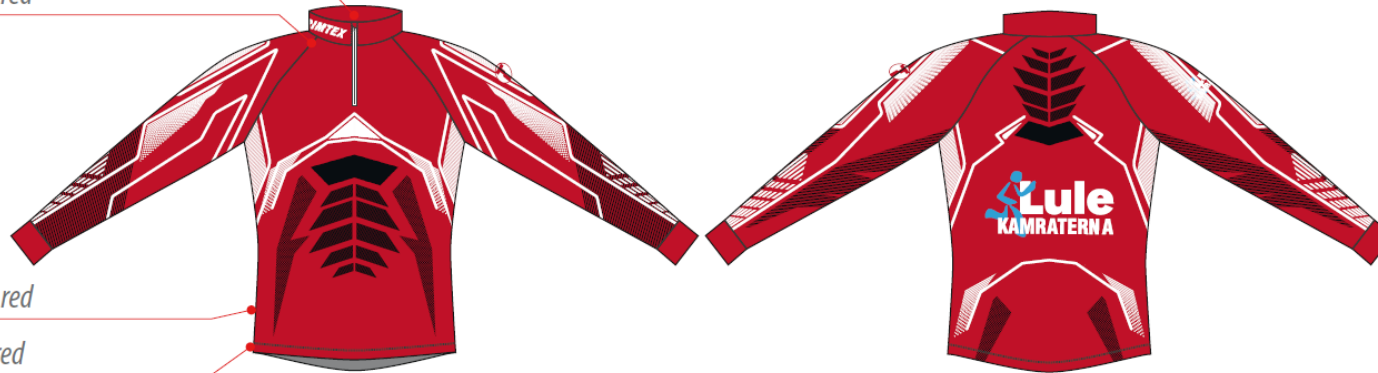

B20.2-LVZ VISION LZR RACESHIRT
B32.1-LVZ VISION LZR RACETIGHTS
B23-LVZ VISION LZR WOMENS RACESHIRT
B33-LVZ VISION LZR WOMENS RACETIGHTS

zipper: 501 white

flatlock: 3822 red

flatlock: 3822 red

thread: 3822 red

thread: 3822 red

thread: 3822 red

flatlock: 3822 red

B21-L AMBITION LZR RACESHIRT
B31-L AMBITION LZR RACETIGHTS
B22-L COMPRESS LZR RACESHIRT
B24-L COMPRESS LZR WOMENS RACESHIRT
B42-L COMPRESS LZR RACETIGHTS
B43-L COMPRESS LZR WOMENS RACETIGHTS