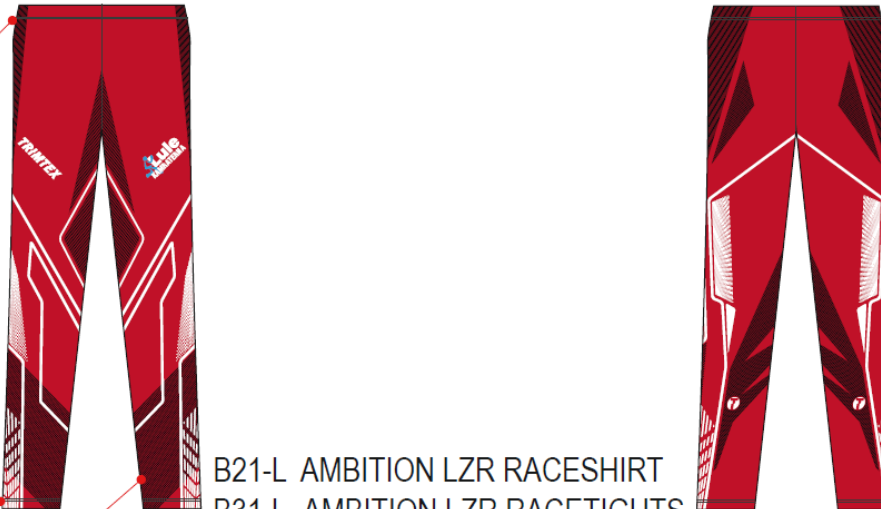

B20.2-LVZ VISION LZR RACESHIRT
B32.1-LVZ VISION LZR RACETIGHTS
B23-LVZ VISION LZR WOMENS RACESHIRT
B33-LVZ VISION LZR WOMENS RACETIGHTS

zipper: 501 white

flatlock: 3822 red

flatlock: 3822 red

thread: 3822 red

thread: 3822 red

thread: 3822 red

flatlock: 3822 red

B21-L AMBITION LZR RACESHIRT
B31-L AMBITION LZR RACETIGHTS
B22-L COMPRESS LZR RACESHIRT
B24-L COMPRESS LZR WOMENS RACESHIRT
B42-L COMPRESS LZR RACETIGHTS
B43-L COMPRESS LZR WOMENS RACETIGHTS