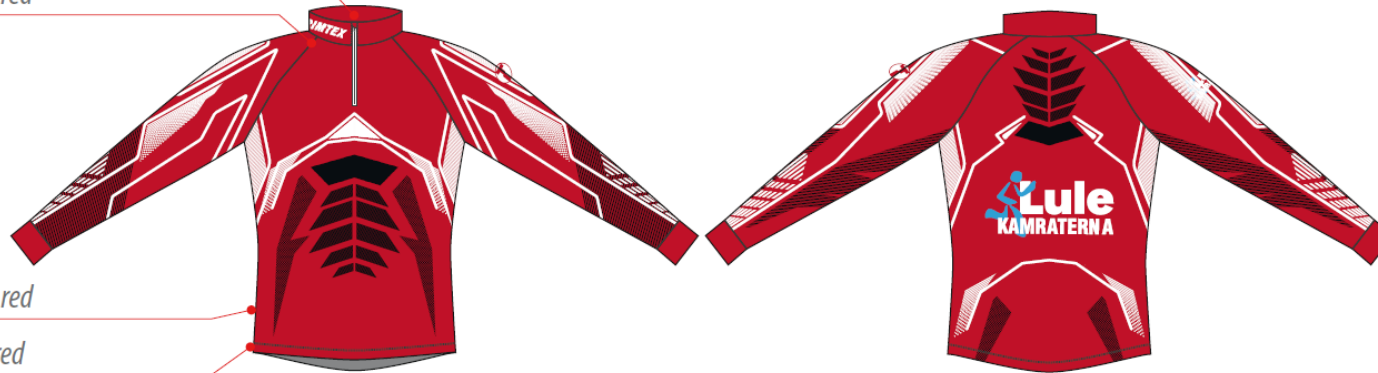

A24.2-L
A124-L

ADVANCE LZR JACKET
ADVANCE LZR WOMENS JACKET

size label printed inside

*zipper: 580 black + reflex piping (right side)
front/pockets*

audio pocket zipper: 501 white

cuff: black

elastic panels: black

elastic panels: black

thread: 3822 red

elastic panels: black

B20.2-LVZ VISION LZR RACESHIRT
B32.1-LVZ VISION LZR RACETIGHTS
B23-LVZ VISION LZR WOMENS RACESHIRT
B33-LVZ VISION LZR WOMENS RACETIGHTS

zipper: 501 white

flatlock: 3822 red

flatlock: 3822 red

thread: 3822 red

thread: 3822 red

thread: 3822 red

flatlock: 3822 red

B21-L AMBITION LZR RACESHIRT
B31-L AMBITION LZR RACETIGHTS
B22-L COMPRESS LZR RACESHIRT
B24-L COMPRESS LZR WOMENS RACESHIRT
B42-L COMPRESS LZR RACETIGHTS
B43-L COMPRESS LZR WOMENS RACETIGHTS