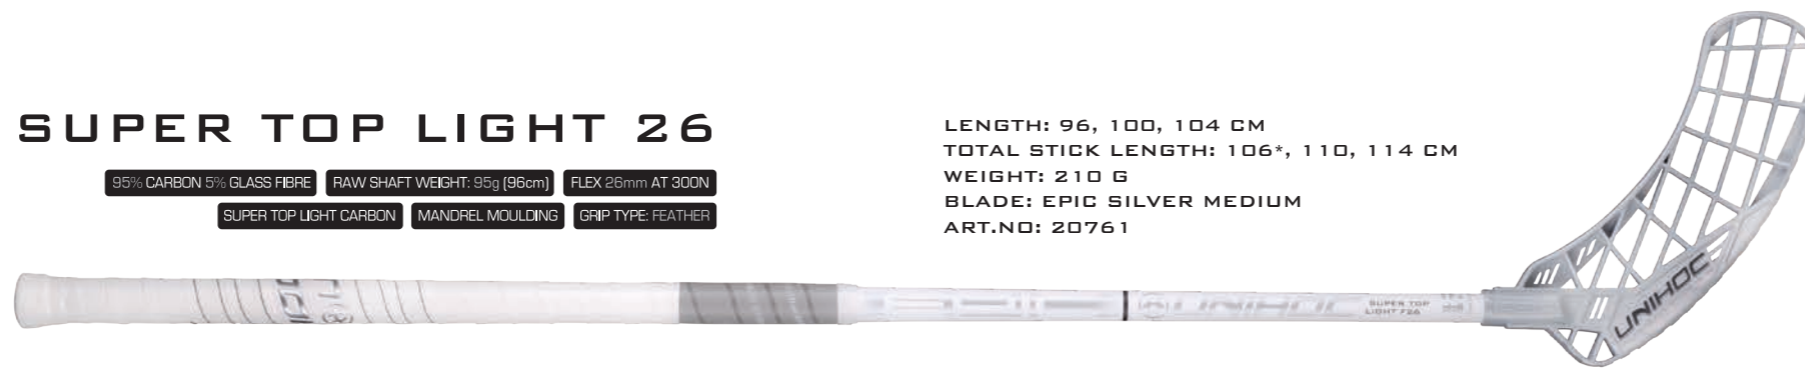

EPIC

The EPIC series consists of a wide range of our best stick models. The easily playable EPIC blade with its good passing and shooting qualities suits many types of player. This year we have created a new version of the design, where the Unihoc logo comes more into focus and the mainly white design gives the series an exclusive and clean look.

THE WEIGHT
 RELATES TO
 THE LENGTH
 MARKED WITH *

BAMBOO 26

95% CARBON 5% GLASS FIBRE RAW SHAFT WEIGHT: 105g (96cm) FLEX 26mm AT 300N
 MODULUS GRAPHITE AIR PRESSURE MOULDING GRIP TYPE: FEATHER

LENGTH: 96, 100, 104 CM
 TOTAL STICK LENGTH: 106*, 110, 114 CM
 WEIGHT: 222 G
 BLADE: EPIC BLACK MEDIUM
 ART.NO: 20751

SUPER TOP LIGHT 26

95% CARBON 5% GLASS FIBRE RAW SHAFT WEIGHT: 95g (96cm) FLEX 26mm AT 300N
 SUPER TOP LIGHT CARBON MANDREL MOULDING GRIP TYPE: FEATHER

LENGTH: 96, 100, 104 CM
 TOTAL STICK LENGTH: 106*, 110, 114 CM
 WEIGHT: 210 G
 BLADE: EPIC SILVER MEDIUM
 ART.NO: 20761