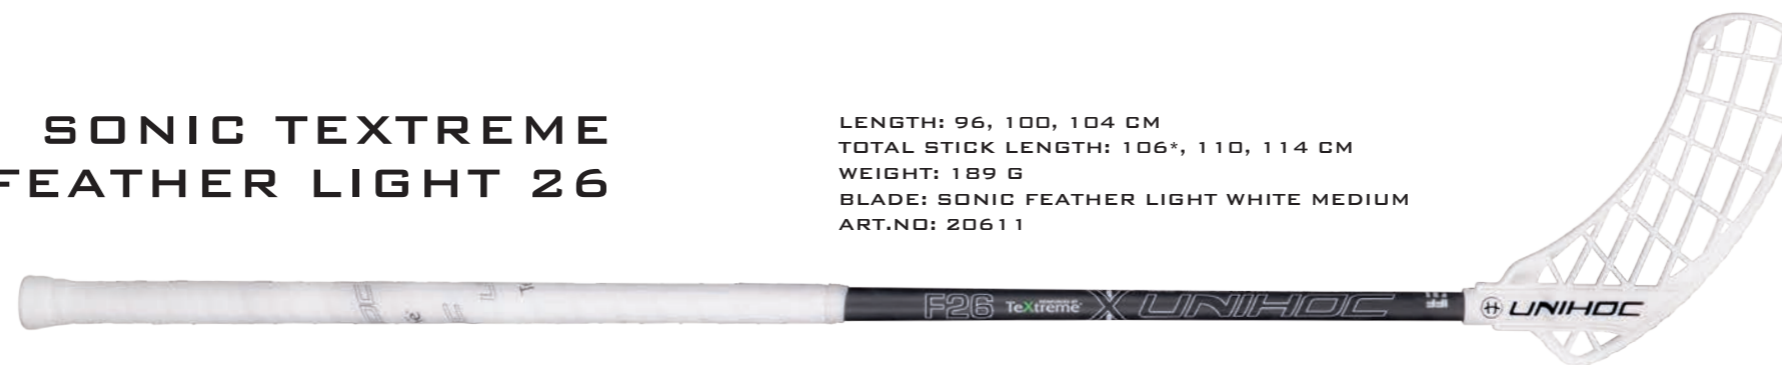

THE WEIGHT
RELATES TO
THE LENGTH
MARKED WITH *

EPIC TEXTREME 26

LENGTH: 96, 100, 104 CM
TOTAL STICK LENGTH: 106*, 110, 114 CM
WEIGHT: 192 G
BLADE: EPIC WHITE HARD
ART.NO: 20591

SONIC TEXTREME 29

LENGTH: 87, 92, 96, 100 CM
TOTAL STICK LENGTH: 97, 102, 106*, 110 CM
WEIGHT: 193 G
BLADE: SONIC BLACK MEDIUM
ART.NO: 20601

SONIC TEXTREME FEATHER LIGHT 26

LENGTH: 96, 100, 104 CM
TOTAL STICK LENGTH: 106*, 110, 114 CM
WEIGHT: 189 G
BLADE: SONIC FEATHER LIGHT WHITE MEDIUM
ART.NO: 20611

REINFORCED BY
TeXtreme

The Black Edition is the new line of sticks from our very successful co-operation with the TeXtreme brand. This edition is by far the most elegant version of the sticks yet, as we have aimed to make the design as exclusive and low-key as possible.