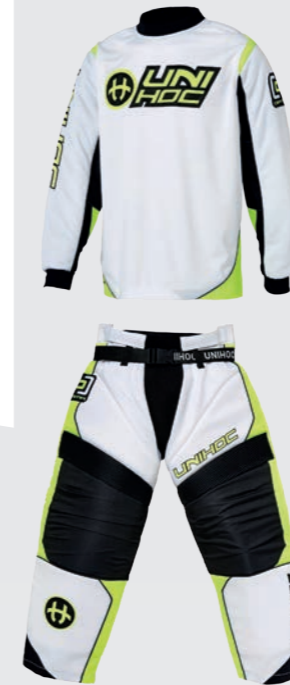

SIZES: 140-160 CL, XS-XXL
ART.NO: 12410

**PANTS FEATHER
WHITE/NEON ORANGE**

SIZES: 140-160 CL, XS-XXL
ART.NO: 12240

**SWEATER FEATHER
WHITE/BLUE**

SIZES: 140-160 CL, XS-XXL *
ART.NO: 12670

**PANTS FEATHER
WHITE/BLUE**

SIZES: 140-160 CL, XS-XXL *
ART.NO: 12140

**SWEATER FEATHER
WHITE/NEON RED**

SIZES: 140-160 CL, XS-XXL
ART.NO: 22130

**PANTS FEATHER
WHITE/NEON RED**

SIZES: 140-160 CL, XS-XXL
ART.NO: 22170

The OPTIMA line is a state-of-the-art goalie collection for which only high-end materials and fabrics have been used to guarantee the same high Unihoc quality as always.

**SWEATER OPTIMA
WHITE/NEON YELLOW**

SIZES: 140-160 CL, XS-XXL *
ART.NO: 12360

**SWEATER OPTIMA
NEON RED/BLACK**

SIZES: 140-160 CL, XS-XXL
ART.NO: 22140

**PANTS OPTIMA
WHITE/NEON YELLOW**

SIZES: 140-160 CL, XS-XXL *
ART.NO: 12280