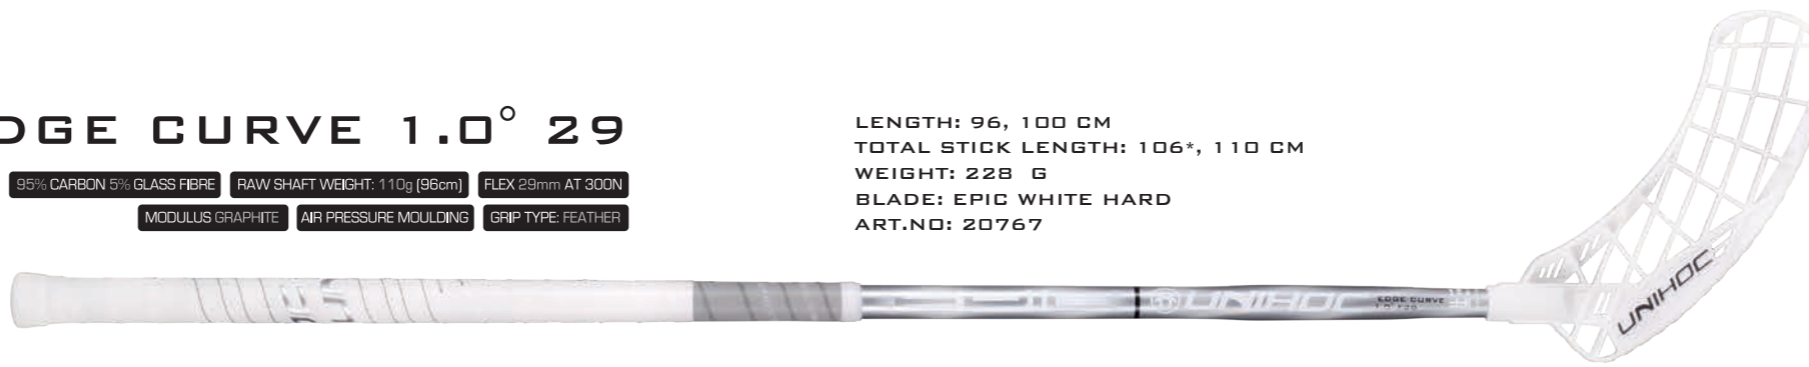

SUPER TOP LIGHT 26

95% CARBON 5% GLASS FIBRE RAW SHAFT WEIGHT: 95g (96cm) FLEX 26mm AT 300N
 SUPER TOP LIGHT CARBON MANDREL MOULDING GRIP TYPE: FEATHER

LENGTH: 96, 100, 104 CM
 TOTAL STICK LENGTH: 106*, 110, 114 CM
 WEIGHT: 210 G
 BLADE: EPIC SILVER MEDIUM
 ART.NO: 20761

EDGE CURVE 1.0° 29

95% CARBON 5% GLASS FIBRE RAW SHAFT WEIGHT: 110g (96cm) FLEX 29mm AT 300N
 MODULUS GRAPHITE AIR PRESSURE MOULDING GRIP TYPE: FEATHER

LENGTH: 96, 100 CM
 TOTAL STICK LENGTH: 106*, 110 CM
 WEIGHT: 228 G
 BLADE: EPIC WHITE HARD
 ART.NO: 20767