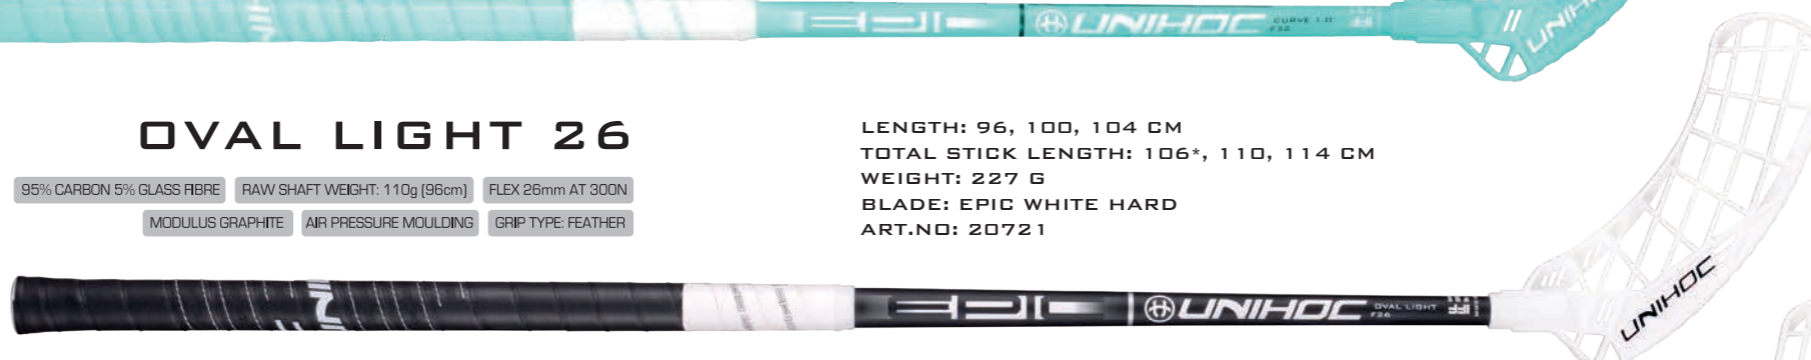

OVAL LIGHT 26

95% CARBON 5% GLASS FIBRE RAW SHAFT WEIGHT: 110g (96cm) FLEX 26mm AT 300N
MODULUS GRAPHITE AIR PRESSURE MOULDING GRIP TYPE: FEATHER

LENGTH: 96, 100, 104 CM
TOTAL STICK LENGTH: 106*, 110, 114 CM
WEIGHT: 227 G
BLADE: EPIC WHITE HARD
ART.NO: 20721