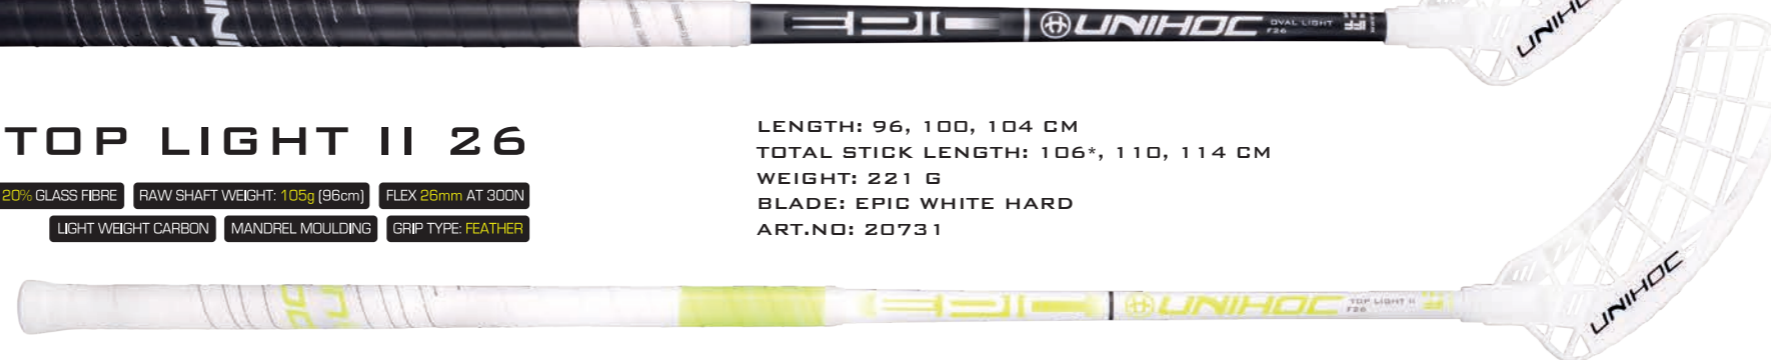

EPIC

The EPIC series consists of a wide range of our best stick models. The easily playable EPIC blade with its good passing and shooting qualities suits many types of player. This year we have created a new version of the design, where the Unihoc logo comes more into focus and the mainly white design gives the series an exclusive and clean look.