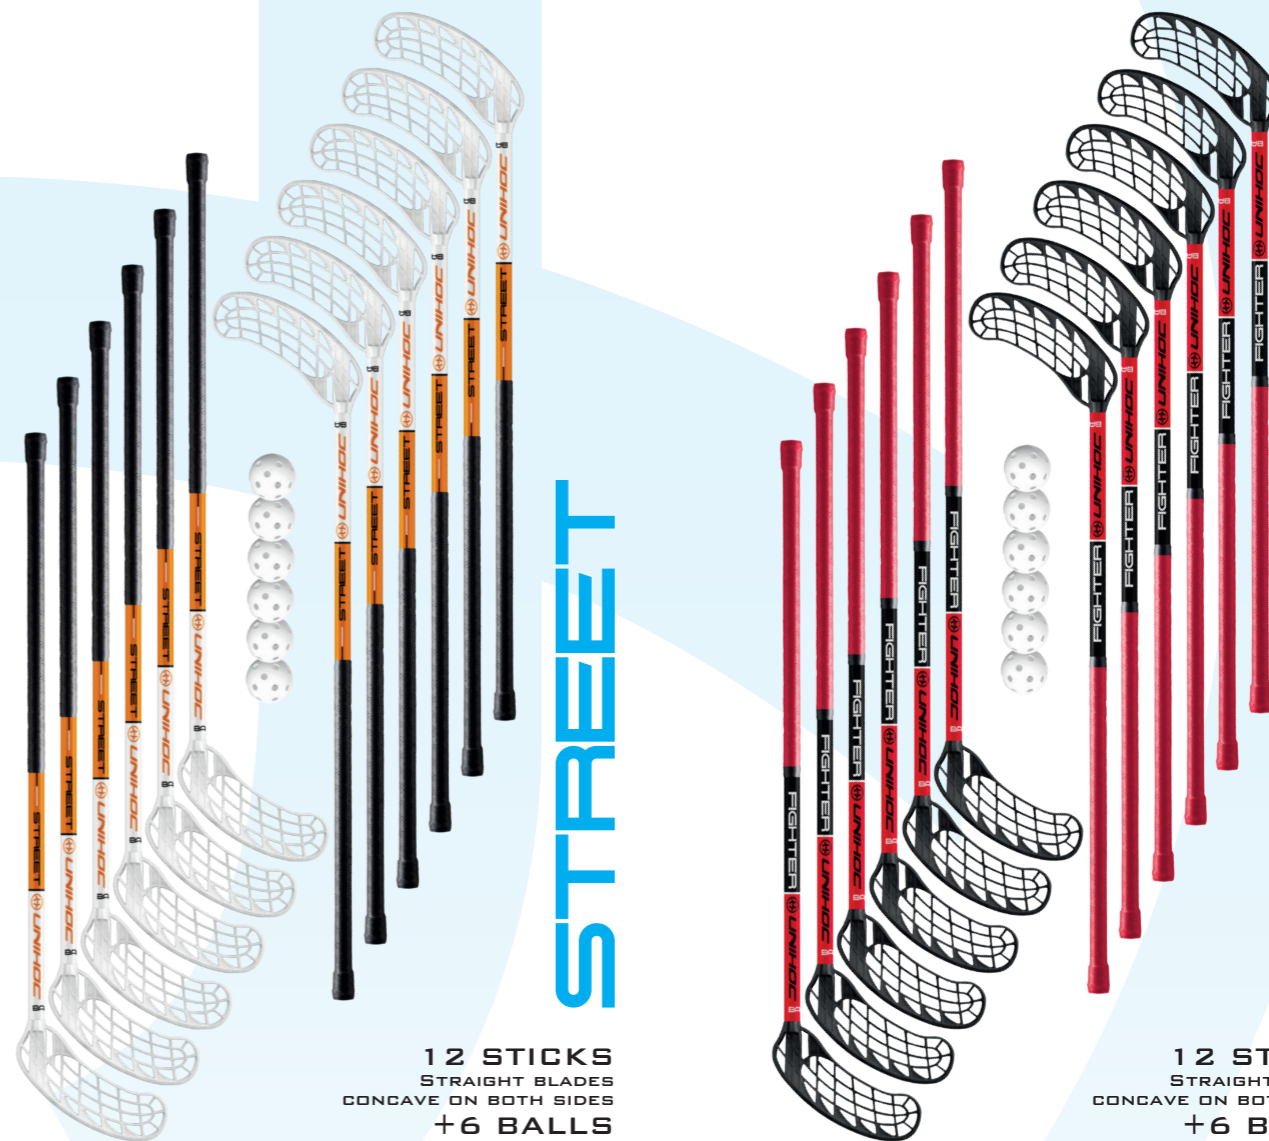

ART.NO: 10350
STICK UNIHOC STREET WHITE/ORANGE 75CM
ART.NO: 10351
STICK UNIHOC STREET WHITE/ORANGE 87CM
ART.NO: 10352
STICK UNIHOC STREET WHITE/ORANGE 96CM

FIGHTER

FIGHTER is the starting model in the UNIHOC BASIC COLLECTION. The stick is made for beginners, schools or floorball players that look for an affordable stick made of great components. FIGHTER is made of a durable composite shaft, a blade that is concave on both sides and a sticky gripband.

ART.NO: 10355
STICK UNIHOC FIGHTER RED/BLACK 87CM
ART.NO: 10356
STICK UNIHOC FIGHTER RED/BLACK 96CM

SET BASIC

SNIPER 30

12 STICKS
(9 LEFT / 3 RIGHT)
+6 BALLS

ART.NO: 11785 SET UNIHOC SNIPER 30 87CM
ART.NO: 11786 SET UNIHOC SNIPER 30 96CM
ART.NO: 11787 SET UNIHOC SNIPER 30 100CM

SNIPER 30 SET
INCLUDES STICKBAG

WINNER

12 STICKS
STRAIGHT BLADES
CONCAVE ON BOTH SIDES
+6 BALLS

ART.NO: 11780 SET UNIHOC WINNER 75CM
ART.NO: 11781 SET UNIHOC WINNER 87CM
ART.NO: 11782 SET UNIHOC WINNER 96CM