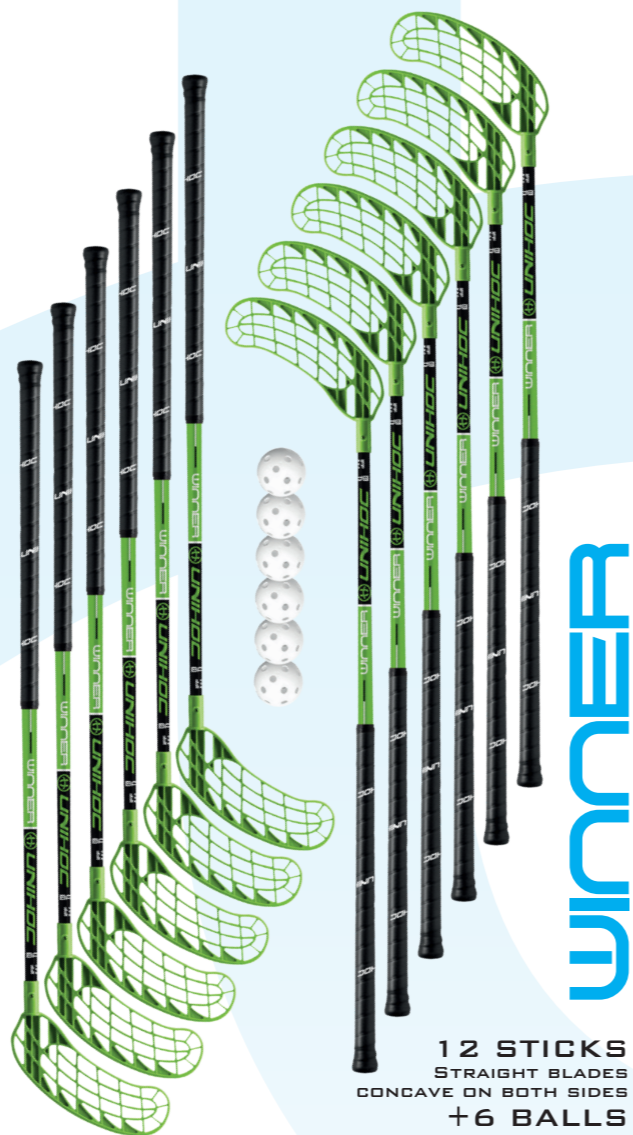

ART.NO: 10350
STICK UNIHOC STREET WHITE/ORANGE 75CM
ART.NO: 10351
STICK UNIHOC STREET WHITE/ORANGE 87CM
ART.NO: 10352
STICK UNIHOC STREET WHITE/ORANGE 96CM

FIGHTER

FIGHTER is the starting model in the UNIHOC BASIC COLLECTION. The stick is made for beginners, schools or floorball players that look for an affordable stick made of great components. FIGHTER is made of a durable composite shaft, a blade that is concave on both sides and a sticky gripband.

ART.NO: 10355
STICK UNIHOC FIGHTER RED/BLACK 87CM
ART.NO: 10356
STICK UNIHOC FIGHTER RED/BLACK 96CM

SET BASIC

SNIPER 30

12 STICKS
(9 LEFT / 3 RIGHT)
+6 BALLS

ART.NO: 11785 SET UNIHOC SNIPER 30 87CM
ART.NO: 11786 SET UNIHOC SNIPER 30 96CM
ART.NO: 11787 SET UNIHOC SNIPER 30 100CM

SNIPER 30 SET
INCLUDES STICKBAG

WINNER

12 STICKS
STRAIGHT BLADES
CONCAVE ON BOTH SIDES
+6 BALLS

ART.NO: 11780 SET UNIHOC WINNER 75CM
ART.NO: 11781 SET UNIHOC WINNER 87CM
ART.NO: 11782 SET UNIHOC WINNER 96CM