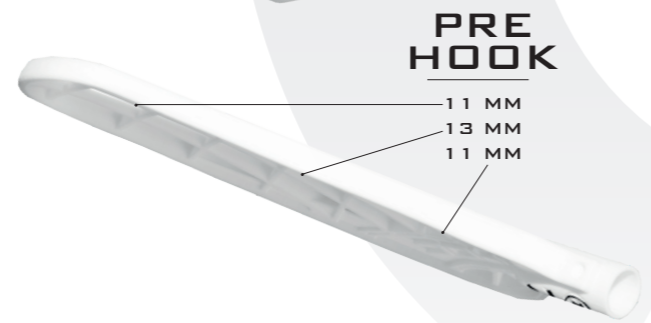

SONIC

24

SONIC is a blade that brings back the feeling of the traditional hardcore floorball game. We give you a blade without any extreme excesses that might mess with your game. Instead we have created a reliable, easy-to-handle, beautiful looking blade with a very versatile field of use, which has a recognizable clear-cut Unihoc design.

SONIC has a modest concavity and only a slight pre-hook for easy ball handling and top notch passing qualities, yet it has a distinctive step between the frame and the bars for optimized grip on the ball and a fantastic shot release. And, of course, a very solid construction with great torque. Basically, a very modern floorball blade with excellent traditional qualities. **Try it.**

SONIC 79G 75G

- **SONIC** ART.NO: 21771 MEDIUM BLACK
- **SONIC** ART.NO: 21773 MEDIUM NEON YELLOW
- **SONIC** ART.NO: 21775 MEDIUM LIGHT PURPLE
- **SONIC** ART.NO: 21777 MEDIUM LIGHT GREEN
- **SONIC** ART.NO: 21779 MEDIUM SILVER
- **SONIC** ART.NO: 21781 MEDIUM FEATHER LIGHT WHITE
- **SONIC** ART.NO: 21783 HARD WHITE

8 MM
CONCAVITY

PRE
HOOK

11 MM
13 MM
11 MM

EPIC

25

EPIC is an ultra-modern floorball blade with state-of-the-art design combined with top class functionality. The frame has a classic Unihoc shape and with its clearly marked step between the frame and the bars it offers great ball control and improved shot release.

EPIC 78G 74G