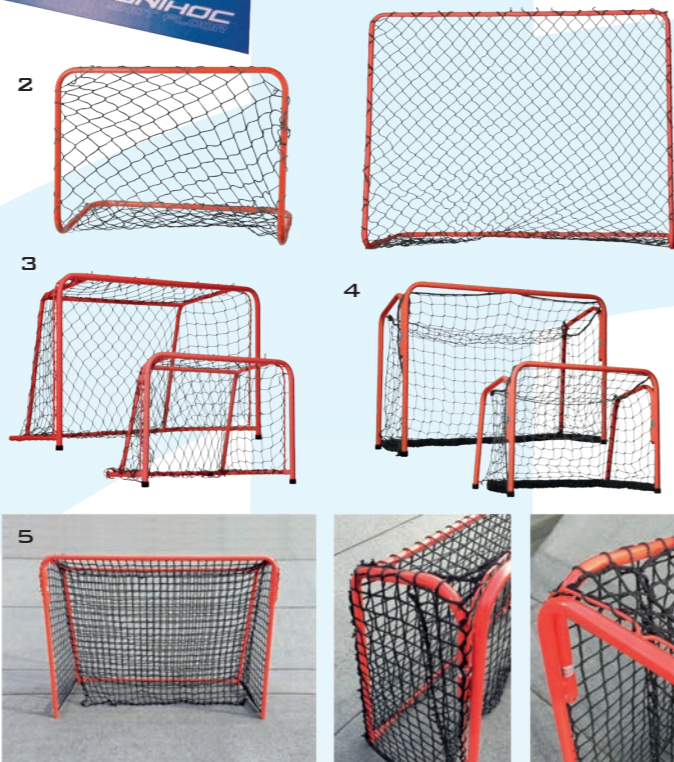

6 MATCH GOAL RED WITH BLACK NET
ART.NO: 52018 MATCH SMALL 90X120CM
ART.NO: 52020 MATCH OFFICIAL 115X160CM, IFF CERTIFIED

7 BALL BUSTER BLACK/RED
ART.NO: 52093 BALL BUSTER PRO SMALL 90X120CM
ART.NO: 52094 BALL BUSTER PRO LARGE 115X160CM

UNIHOOC
SHOT FLOOR
200X150 CM

BAG INCLUDED

DYNAMIC

Just in time for the coming season we present the next generation of match balls, called DYNAMIC. This is a ball designed to optimize a steady ball flight, as well as giving a smooth ball flow on court surfaces. The ball has been strengthened with an integrated framework on the inside to make the construction more rigid and to improve the playing qualities and the durability.