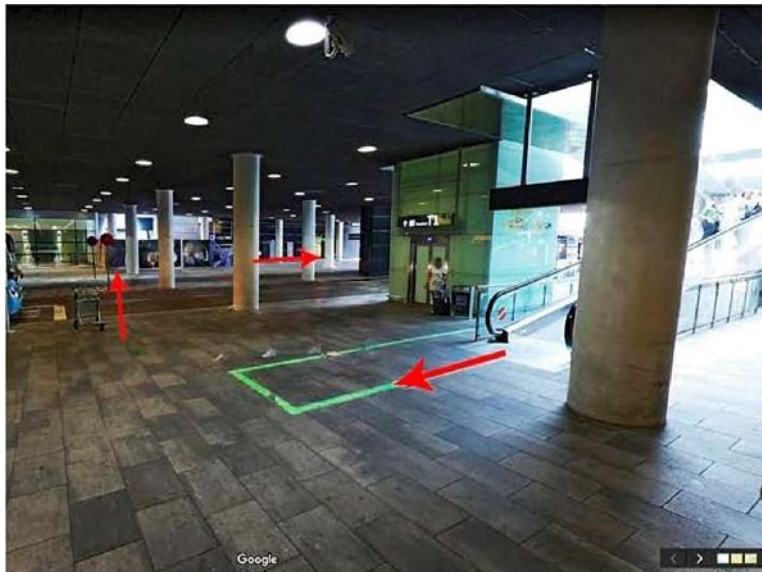

INSTRUCTIONS TO FIND THE COACH AT BARCELONA'S AIRPORT

TERMINAL 1

Once you have all your luggage, give us a ring (0034 629 30 20 34) and leave the baggage claim area to find the stairs taking you down to LEVEL 0

Arrivals Hall at Terminal 1

At LEVEL 0, look for PLATFORMS Z0 to 33.

A green and white Canals coach will be waiting for you, if it's not there, wait 5 minutes: they park Zkm far from you.

Street View of Level 0