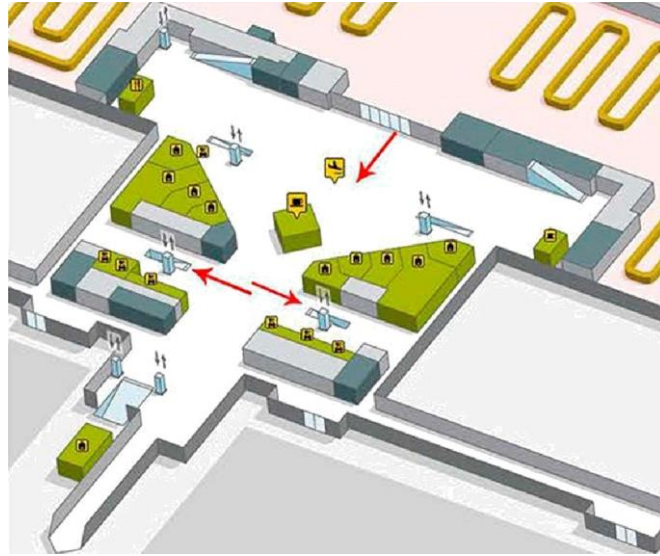

INSTRUCTIONS TO FIND THE COACH AT BARCELONA'S AIRPORT

TERMINAL 1

Once you have all your luggage, give us a ring (0034 629 30 20 34) and leave the baggage claim area to find the stairs taking you down to LEVEL 0

Arrivals Hall at Terminal 1

At LEVEL 0, look for PLATFORMS Z0 to 33.

A green and white Canals coach will be waiting for you, if it's not there, wait 5 minutes: they park Zkm far from you.

Street View of Level 0