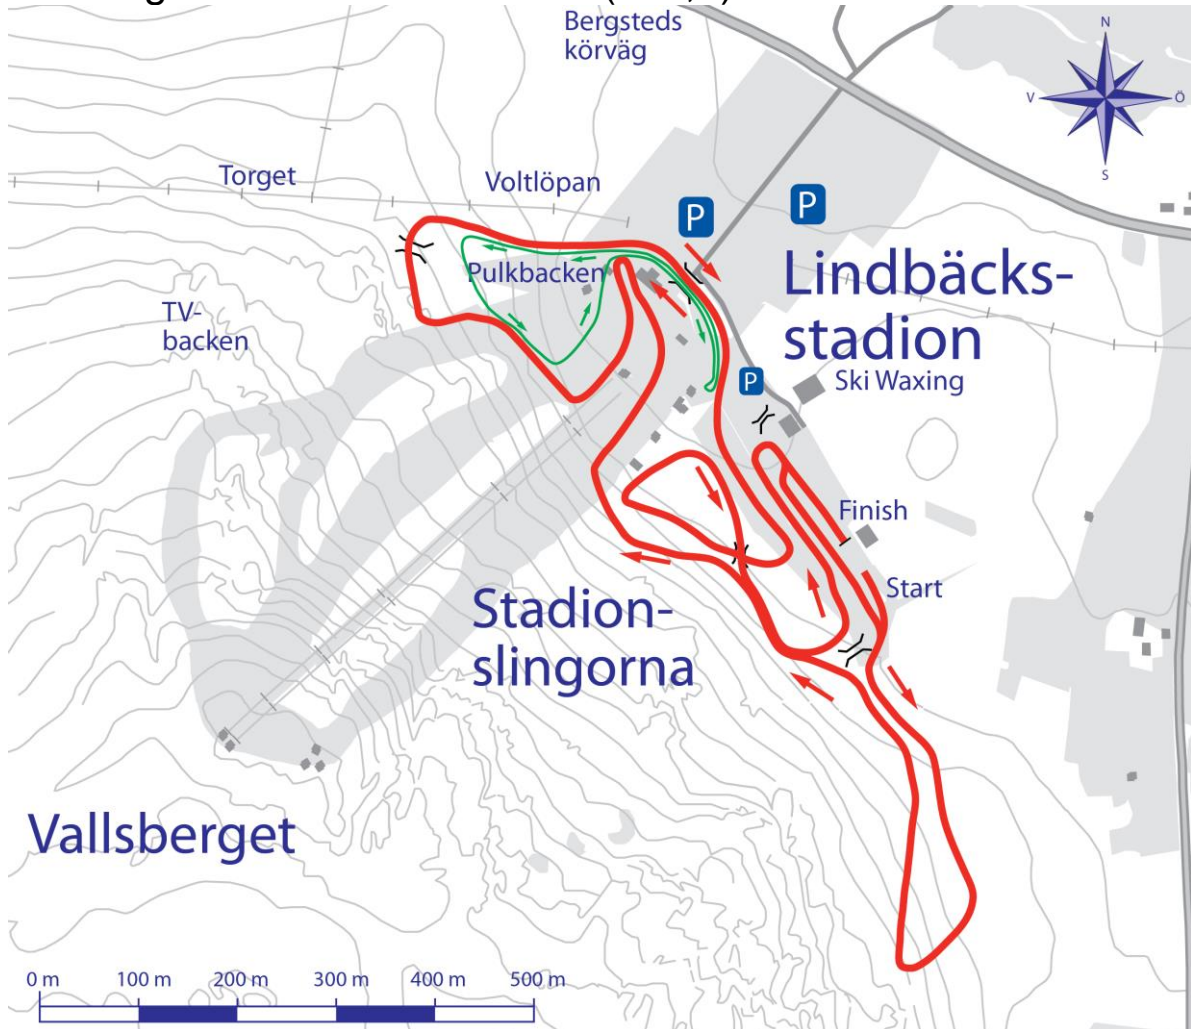

Lördag 6/12 D 21 10 km (3X3,3) K-stil  
 Söndag 7/12 H 17-20 10 km (3x3,3) F-stil

Tävlingsspår ——— Uppvärmning/ Test ———

Course length:	3280m	Height Difference (HD):	32m	Lowest point:	8m
Category:	C	Maximum Climb (MC):	26m	Highest point:	40m
Competition Level:	COC/FI	Total Climb (TC):	117m		
S					