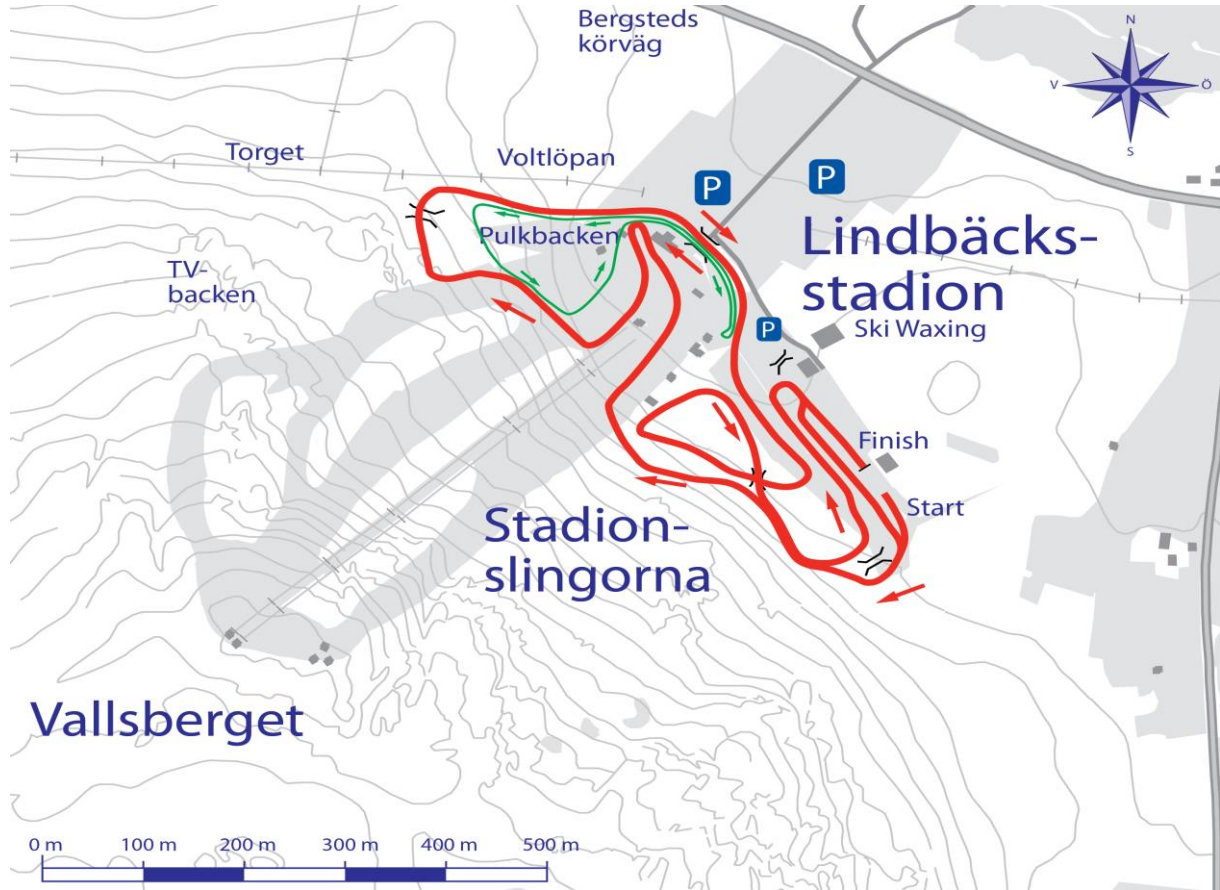

Söndag 7/12 D17-20 5KM (2X2,5) K-stil

Tävlingsspår — Uppvärmning/ Test —

Course length:	2645m	Height Difference (HD):	26m	Lowest point:	8m
Category:	C	Maximum Climb (MC):	26m	Highest point:	34m
Competition Level:	COC/FI	Total Climb (TC):	94m		
S					