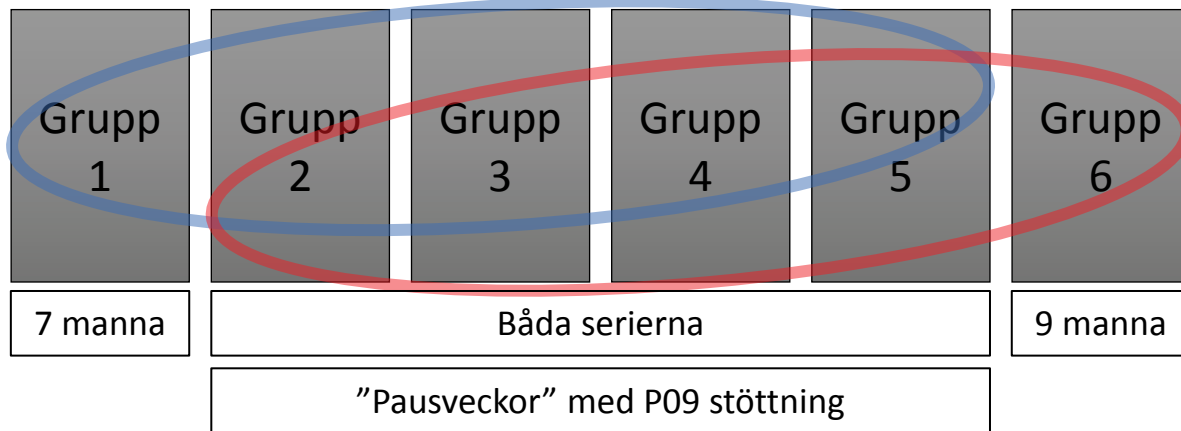

Seriespel 2022

- Nivåanpassning
- Hänsyn till utveckling under säsongen
- Alla kallas till lika många matcher

Gediget förarbete för rättvis fördelning

Omg.	Matris	Grupper	Pausvecka		
1	A1	12	5	7-manna cykel	9-manna cykel
		634			
2	B2	13	4		
		625			
3	C3	15	3		
		624			
4	D1	13	2		
		645			
5	A2	13	5		
		624			
6	B3	15	4		
		623			
7	C1	12	3		
		645			
8	D2	14	2		
		635			
9	A3	14	5		
		623			
10	B1	12	4		
		635			
11	C2	14	3		
		625			
12	D3	15	2		
		634