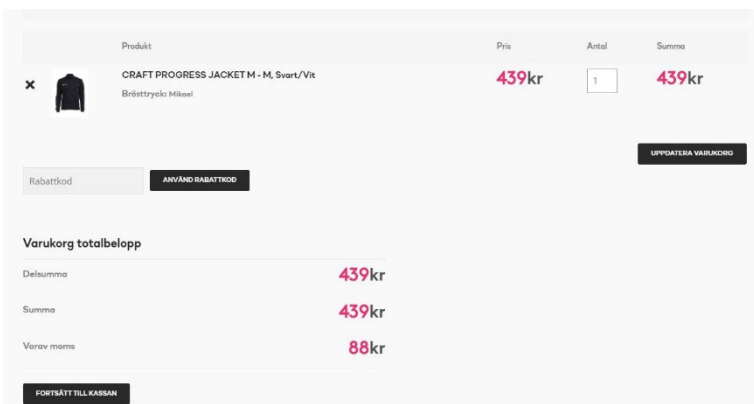

6. Produkten läggs i varukorgen
7. Tryck "Tillbaka till butiken" för att fortsätta handla eller "Visa varukorg" för att gå till kassan

Varukorgen

1. I varukorgen kan du se dina tillagda produkter samt kostnad för produkt inklusive tillvalda tryck
2. Fyll i eventuell rabattkod
3. Fortsätt till kassan

Kassan

1. Fyll i dina personliga uppgifter för att kunna genomföra köp
2. Välj fraktsätt
3. Välj betalningsmetod och fyll i de uppgifter som krävs
4. Godkänn våra villkor
5. Slutför köp
6. Du får en orderbekräftelse på skärmen samt via e-mail.

Frågor?

Kontakta oss via

weborder@sandhemstextiltryck.se

Sandhems Textiltryck AB

Köttorp Sandgärdet

522 91 Tidaholm

0502-101 88