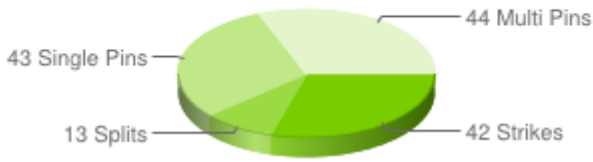

Sofie-henrik

Häseholmsbowlinghall 137min (2013-11-10 11:25 -> 13:42)

Score: 2,385 (198.8 in average)
 Handicap: 21
 Consecutive Strikes: 4
 Consecutive Clean: 13
 Total Strikes: 42 (29.58%)
 Total Splits: 13 (9.15%)
 Single Pins: 43 (30.28%)
 Multi Pins: 44 (30.99%)

 Pin left after first shoot.
 Pin left after spare shoot.

First Shoot Breakdown

Frame Result Breakdown

Game 1

Strikes: 3 Splits: 1 Open Frames: 2 Lane: 1 Game Time: 17min

Game 2

Strikes: 4 Splits: 1 Open Frames: 4 Lane: 1 Game Time: 8min

Game 3

Strikes: 2 Splits: 1 Open Frames: 2 Lane: 2 Game Time: 9min

Game 4

Strikes: 5 Splits: 0 Open Frames: 1 Lane: 2 Game Time: 9min

Game 5

Strikes: 3 Splits: 0 Open Frames: 1 Lane: 3 Game Time: 11min

Game 6