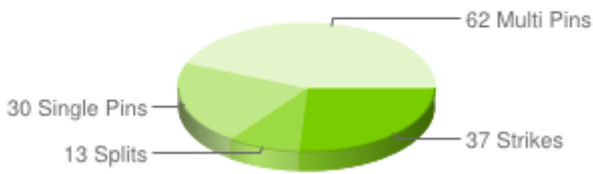

Annette-gert Inge

Häseholmsbowlinghall 136min (2013-11-10 11:25 -> 13:41)

Score: 2,322 (193.5 in average)
 Handicap: 31
 Consecutive Strikes: 6
 Consecutive Clean: 12
 Total Strikes: 37 (26.06%)
 Total Splits: 13 (9.15%)
 Single Pins: 30 (21.13%)
 Multi Pins: 62 (43.66%)

 Pin left after first shoot.
 Pin left after spare shoot.

First Shoot Breakdown

Frame Result Breakdown

Game 1

Strikes: 3 Splits: 1 Open Frames: 1 Lane: 5 Game Time: 18min

Game 2

Strikes: 5 Splits: 1 Open Frames: 2 Lane: 5 Game Time: 9min

Game 3

Strikes: 2 Splits: 2 Open Frames: 3 Lane: 6 Game Time: 12min

Game 4

Strikes: 4 Splits: 2 Open Frames: 6 Lane: 6 Game Time: 9min

Game 5

Strikes: 3 Splits: 1 Open Frames: 5 Lane: 7 Game Time: 11min

Game 6