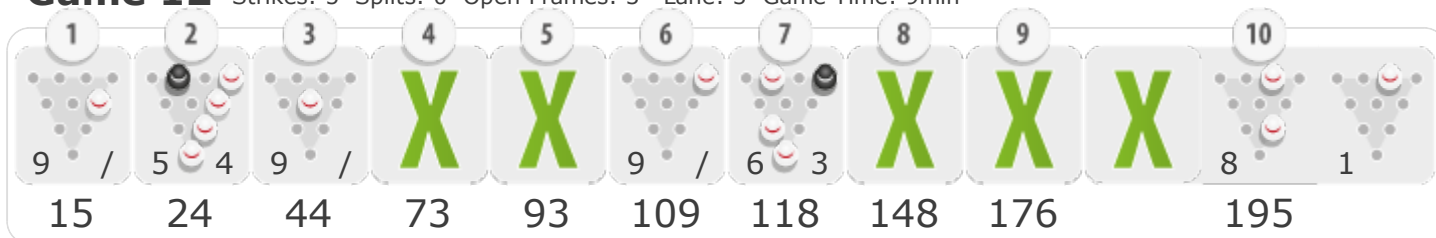

Strikes: 3 Splits: 0 Open Frames: 2 Lane: 8 Game Time: 10min

Game 7

Strikes: 3 Splits: 1 Open Frames: 1 Lane: 1 Game Time: 10min

Game 8

Strikes: 6 Splits: 2 Open Frames: 2 Lane: 1 Game Time: 11min

Game 9

Strikes: 1 Splits: 1 Open Frames: 4 Lane: 2 Game Time: 11min

Game 10

Strikes: 6 Splits: 0 Open Frames: 1 Lane: 2 Game Time: 10min

Game 11 Strikes: 1 Splits: 1 Open Frames: 4 Lane: 3 Game Time: 11min

Game 12 Strikes: 5 Splits: 0 Open Frames: 3 Lane: 3 Game Time: 9min

Total Score: **2410**

Unconverted Spare Combinations