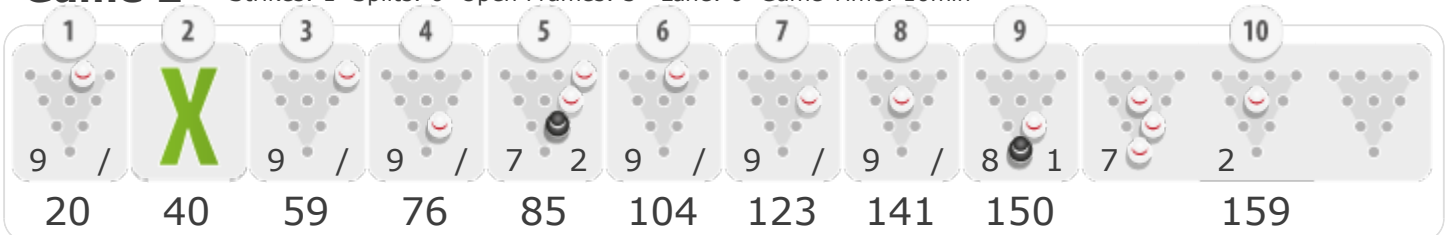

 Pin left after spare shoot.

First Shoot Breakdown

Frame Result Breakdown

Game 1

Strikes: 2 Splits: 0 Open Frames: 0 Lane: 6 Game Time: 15min

Game 2

Strikes: 1 Splits: 0 Open Frames: 3 Lane: 6 Game Time: 10min

Game 3

Strikes: 4 Splits: 1 Open Frames: 4 Lane: 7 Game Time: 11min

Game 4

Strikes: 4 Splits: 1 Open Frames: 4 Lane: 7 Game Time: 10min

Game 5

Strikes: 3 Splits: 0 Open Frames: 3 Lane: 8 Game Time: 11min

Game 6

Strikes: 3 Splits: 0 Open Frames: 2 Lane: 8 Game Time: 10min

Game 7

Strikes: 3 Splits: 1 Open Frames: 1 Lane: 1 Game Time: 10min

Game 8

Strikes: 6 Splits: 2 Open Frames: 2 Lane: 1 Game Time: 11min

Game 9

Strikes: 1 Splits: 1 Open Frames: 4 Lane: 2 Game Time: 11min

Game 10

Strikes: 6 Splits: 0 Open Frames: 1 Lane: 2 Game Time: 10min

Game 11 Strikes: 1 Splits: 1 Open Frames: 4 Lane: 3 Game Time: 11min

Game 12 Strikes: 5 Splits: 0 Open Frames: 3 Lane: 3 Game Time: 9min