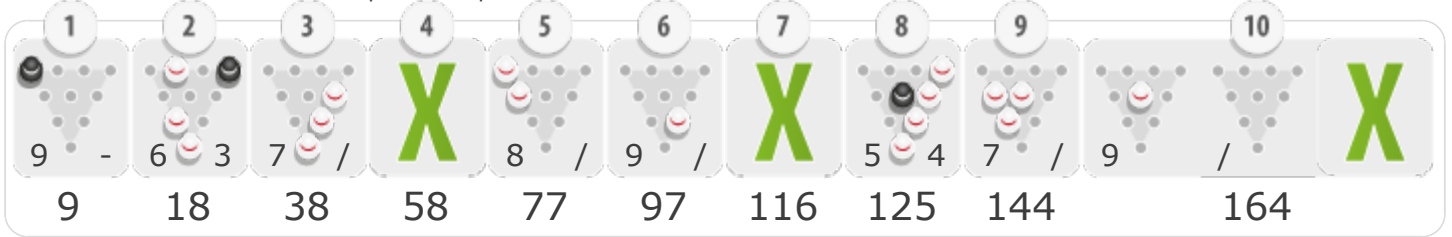

 Pin left after spare shoot.

First Shoot Breakdown

Frame Result Breakdown

Game 1

Strikes: 2 Splits: 0 Open Frames: 0 Lane: 6 Game Time: 15min

Game 2

Strikes: 1 Splits: 0 Open Frames: 3 Lane: 6 Game Time: 10min

Game 3

Strikes: 4 Splits: 1 Open Frames: 4 Lane: 7 Game Time: 11min

Game 4

Strikes: 4 Splits: 1 Open Frames: 4 Lane: 7 Game Time: 10min

Game 5

Strikes: 3 Splits: 0 Open Frames: 3 Lane: 8 Game Time: 11min

Game 6

Strikes: 3 Splits: 0 Open Frames: 2 Lane: 8 Game Time: 10min

Game 7

Strikes: 3 Splits: 1 Open Frames: 1 Lane: 1 Game Time: 10min

Game 8

Strikes: 6 Splits: 2 Open Frames: 2 Lane: 1 Game Time: 11min

Game 9

Strikes: 1 Splits: 1 Open Frames: 4 Lane: 2 Game Time: 11min

Game 10

Strikes: 6 Splits: 0 Open Frames: 1 Lane: 2 Game Time: 10min

Game 11 Strikes: 1 Splits: 1 Open Frames: 4 Lane: 3 Game Time: 11min

Game 12 Strikes: 5 Splits: 0 Open Frames: 3 Lane: 3 Game Time: 9min