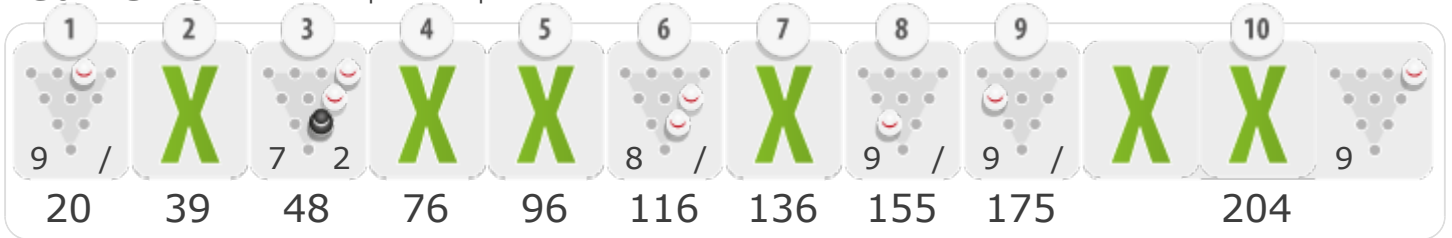

Game 3

Strikes: 4 Splits: 1 Open Frames: 4 Lane: 7 Game Time: 11min

Game 4

Strikes: 4 Splits: 1 Open Frames: 4 Lane: 7 Game Time: 10min

Game 5

Strikes: 3 Splits: 0 Open Frames: 3 Lane: 8 Game Time: 11min

Game 6

Strikes: 3 Splits: 0 Open Frames: 2 Lane: 8 Game Time: 10min

Game 7

Strikes: 3 Splits: 1 Open Frames: 1 Lane: 1 Game Time: 10min

Game 8

Strikes: 6 Splits: 2 Open Frames: 2 Lane: 1 Game Time: 11min

Game 9

Strikes: 1 Splits: 1 Open Frames: 4 Lane: 2 Game Time: 11min

Game 10

Strikes: 6 Splits: 0 Open Frames: 1 Lane: 2 Game Time: 10min

Game 11 Strikes: 1 Splits: 1 Open Frames: 4 Lane: 3 Game Time: 11min

Game 12 Strikes: 5 Splits: 0 Open Frames: 3 Lane: 3 Game Time: 9min

Total Score: **2410**

Unconverted Spare Combinations