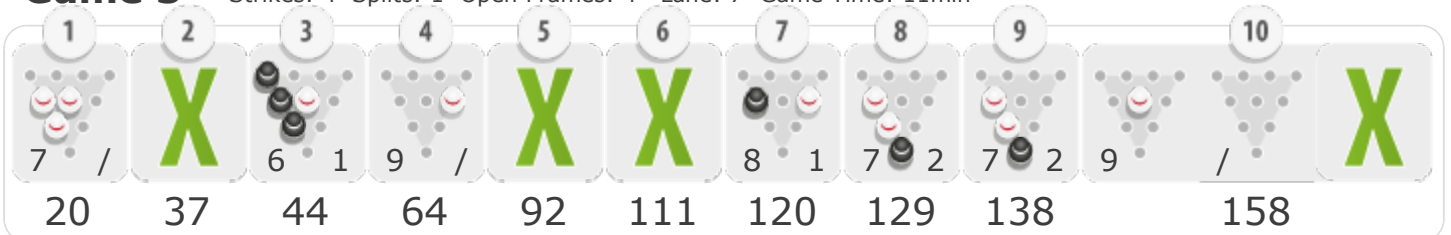

 Pin left after spare shoot.

First Shoot Breakdown

Frame Result Breakdown

Game 1

Strikes: 2 Splits: 0 Open Frames: 0 Lane: 6 Game Time: 15min

Game 2

Strikes: 1 Splits: 0 Open Frames: 3 Lane: 6 Game Time: 10min

Game 3

Strikes: 4 Splits: 1 Open Frames: 4 Lane: 7 Game Time: 11min

Game 4

Strikes: 4 Splits: 1 Open Frames: 4 Lane: 7 Game Time: 10min

Game 5

Strikes: 3 Splits: 0 Open Frames: 3 Lane: 8 Game Time: 11min

Game 6

Strikes: 3 Splits: 0 Open Frames: 2 Lane: 8 Game Time: 10min

Game 7

Strikes: 3 Splits: 1 Open Frames: 1 Lane: 1 Game Time: 10min

Game 8

Strikes: 6 Splits: 2 Open Frames: 2 Lane: 1 Game Time: 11min

Game 9

Strikes: 1 Splits: 1 Open Frames: 4 Lane: 2 Game Time: 11min

Game 10

Strikes: 6 Splits: 0 Open Frames: 1 Lane: 2 Game Time: 10min

Game 11 Strikes: 1 Splits: 1 Open Frames: 4 Lane: 3 Game Time: 11min

Game 12 Strikes: 5 Splits: 0 Open Frames: 3 Lane: 3 Game Time: 9min