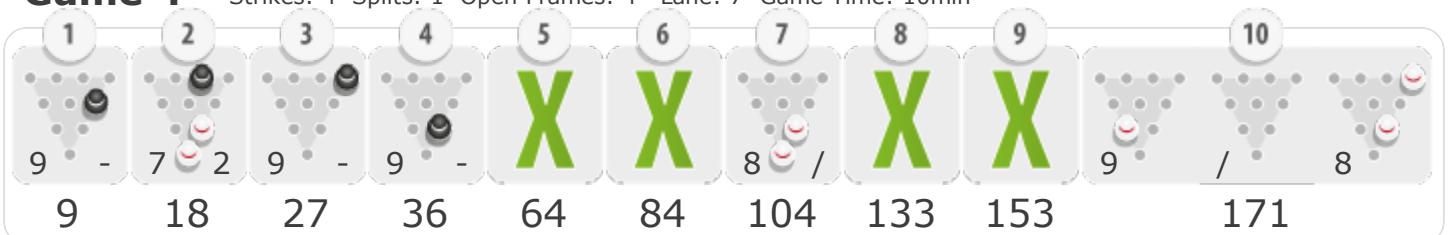

 Pin left after spare shoot.

First Shoot Breakdown

Frame Result Breakdown

Game 1

Strikes: 2 Splits: 0 Open Frames: 0 Lane: 6 Game Time: 15min

Game 2

Strikes: 1 Splits: 0 Open Frames: 3 Lane: 6 Game Time: 10min

Game 3

Strikes: 4 Splits: 1 Open Frames: 4 Lane: 7 Game Time: 11min

Game 4

Strikes: 4 Splits: 1 Open Frames: 4 Lane: 7 Game Time: 10min

Game 5

Strikes: 3 Splits: 0 Open Frames: 3 Lane: 8 Game Time: 11min

Game 6

Strikes: 3 Splits: 0 Open Frames: 2 Lane: 8 Game Time: 10min

Game 7

Strikes: 3 Splits: 1 Open Frames: 1 Lane: 1 Game Time: 10min

Game 8

Strikes: 6 Splits: 2 Open Frames: 2 Lane: 1 Game Time: 11min

Game 9

Strikes: 1 Splits: 1 Open Frames: 4 Lane: 2 Game Time: 11min

Game 10

Strikes: 6 Splits: 0 Open Frames: 1 Lane: 2 Game Time: 10min

Game 11 Strikes: 1 Splits: 1 Open Frames: 4 Lane: 3 Game Time: 11min

Game 12 Strikes: 5 Splits: 0 Open Frames: 3 Lane: 3 Game Time: 9min