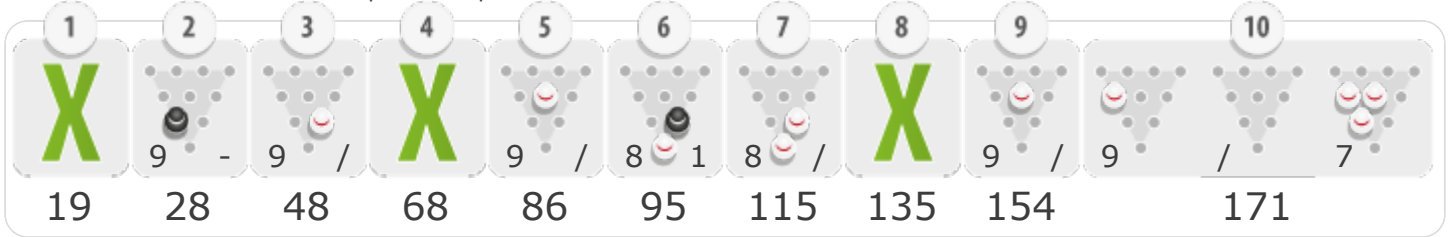

 Pin left after spare shoot.

First Shoot Breakdown

Frame Result Breakdown

Game 1

Strikes: 2 Splits: 0 Open Frames: 0 Lane: 6 Game Time: 15min

Game 2

Strikes: 1 Splits: 0 Open Frames: 3 Lane: 6 Game Time: 10min

Game 3

Strikes: 4 Splits: 1 Open Frames: 4 Lane: 7 Game Time: 11min

Game 4

Strikes: 4 Splits: 1 Open Frames: 4 Lane: 7 Game Time: 10min

Game 5

Strikes: 3 Splits: 0 Open Frames: 3 Lane: 8 Game Time: 11min

Game 6

Strikes: 3 Splits: 0 Open Frames: 2 Lane: 8 Game Time: 10min

Game 7

Strikes: 3 Splits: 1 Open Frames: 1 Lane: 1 Game Time: 10min

Game 8

Strikes: 6 Splits: 2 Open Frames: 2 Lane: 1 Game Time: 11min

Game 9

Strikes: 1 Splits: 1 Open Frames: 4 Lane: 2 Game Time: 11min

Game 10

Strikes: 6 Splits: 0 Open Frames: 1 Lane: 2 Game Time: 10min

Game 11 Strikes: 1 Splits: 1 Open Frames: 4 Lane: 3 Game Time: 11min

Game 12 Strikes: 5 Splits: 0 Open Frames: 3 Lane: 3 Game Time: 9min