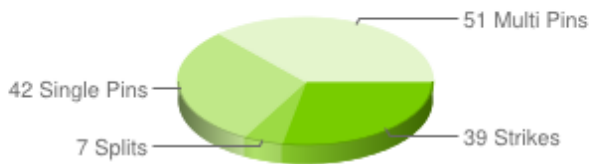

Anette - Stig

130min (2012-11-10 11:46 -> 13:56)

Games: 12

Score: **2410** (200.8 in average)

HCP: 28

Strikes: 39 (28.06%) | Splits: 7 (5.04%) | Single Pins: 42 (30.22%) | Multi Pins: 51 (36.69%)

 Pin left after first shoot.

 Pin left after spare shoot.

First Shoot Breakdown

Frame Result Breakdown

Game 1

Strikes: 2 Splits: 0 Open Frames: 0 Lane: 6 Game Time: 15min

Game 2

Strikes: 1 Splits: 0 Open Frames: 3 Lane: 6 Game Time: 10min

Game 3

Strikes: 4 Splits: 1 Open Frames: 4 Lane: 7 Game Time: 11min

Game 4

Strikes: 4 Splits: 1 Open Frames: 4 Lane: 7 Game Time: 10min

Game 5

Strikes: 3 Splits: 0 Open Frames: 3 Lane: 8 Game Time: 11min

Game 6