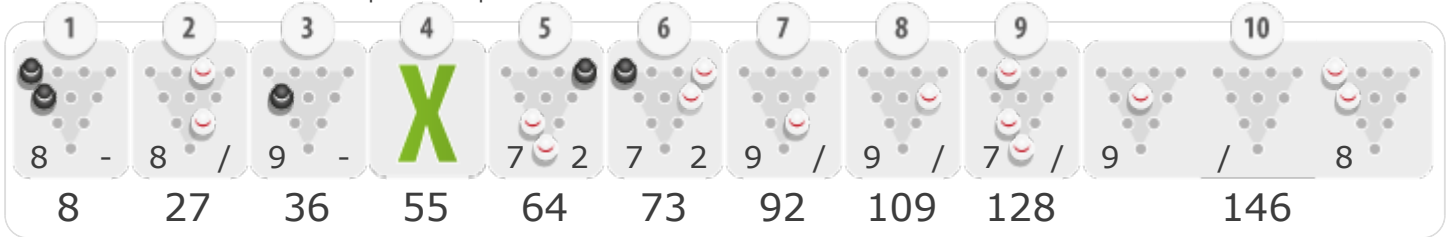

Game 3

Strikes: 4 Splits: 1 Open Frames: 4 Lane: 7 Game Time: 11min

Game 4

Strikes: 4 Splits: 1 Open Frames: 4 Lane: 7 Game Time: 10min

Game 5

Strikes: 3 Splits: 0 Open Frames: 3 Lane: 8 Game Time: 11min

Game 6

Strikes: 3 Splits: 0 Open Frames: 2 Lane: 8 Game Time: 10min

Game 7

Strikes: 3 Splits: 1 Open Frames: 1 Lane: 1 Game Time: 10min

Game 8

Strikes: 6 Splits: 2 Open Frames: 2 Lane: 1 Game Time: 11min

Game 9

Strikes: 1 Splits: 1 Open Frames: 4 Lane: 2 Game Time: 11min

Game 10

Strikes: 6 Splits: 0 Open Frames: 1 Lane: 2 Game Time: 10min

Game 11 Strikes: 1 Splits: 1 Open Frames: 4 Lane: 3 Game Time: 11min

Game 12 Strikes: 5 Splits: 0 Open Frames: 3 Lane: 3 Game Time: 9min