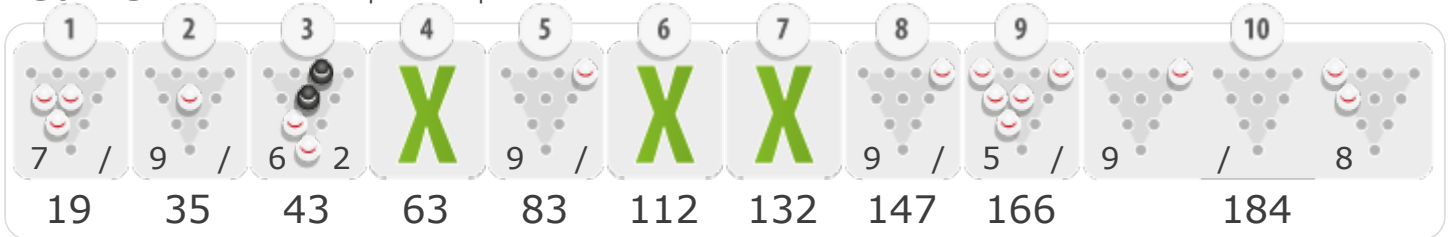

 Pin left after spare shoot.

First Shoot Breakdown

Frame Result Breakdown

Game 1

Strikes: 2 Splits: 0 Open Frames: 0 Lane: 6 Game Time: 15min

Game 2

Strikes: 1 Splits: 0 Open Frames: 3 Lane: 6 Game Time: 10min

Game 3

Strikes: 4 Splits: 1 Open Frames: 4 Lane: 7 Game Time: 11min

Game 4

Strikes: 4 Splits: 1 Open Frames: 4 Lane: 7 Game Time: 10min

Game 5

Strikes: 3 Splits: 0 Open Frames: 3 Lane: 8 Game Time: 11min

Game 6

Strikes: 3 Splits: 0 Open Frames: 2 Lane: 8 Game Time: 10min

Game 7

Strikes: 3 Splits: 1 Open Frames: 1 Lane: 1 Game Time: 10min

Game 8

Strikes: 6 Splits: 2 Open Frames: 2 Lane: 1 Game Time: 11min

Game 9

Strikes: 1 Splits: 1 Open Frames: 4 Lane: 2 Game Time: 11min

Game 10

Strikes: 6 Splits: 0 Open Frames: 1 Lane: 2 Game Time: 10min

Game 11 Strikes: 1 Splits: 1 Open Frames: 4 Lane: 3 Game Time: 11min

Game 12 Strikes: 5 Splits: 0 Open Frames: 3 Lane: 3 Game Time: 9min