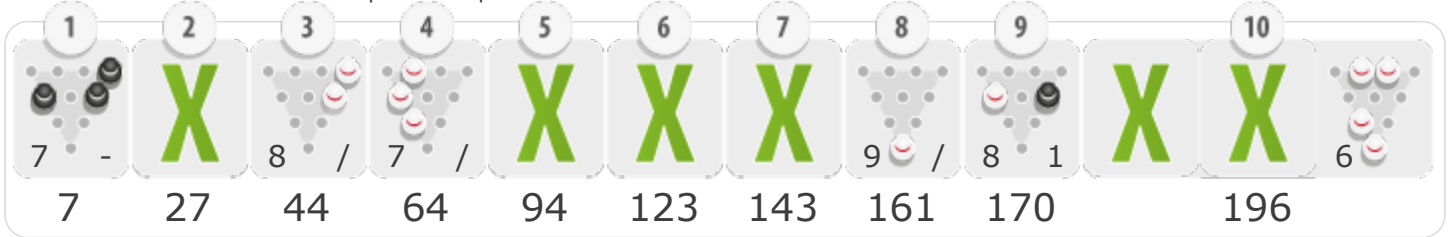

Game 3

Strikes: 4 Splits: 1 Open Frames: 4 Lane: 7 Game Time: 11min

Game 4

Strikes: 4 Splits: 1 Open Frames: 4 Lane: 7 Game Time: 10min

Game 5

Strikes: 3 Splits: 0 Open Frames: 3 Lane: 8 Game Time: 11min

Game 6

Strikes: 3 Splits: 0 Open Frames: 2 Lane: 8 Game Time: 10min

Game 7

Strikes: 3 Splits: 1 Open Frames: 1 Lane: 1 Game Time: 10min

Game 8

Strikes: 6 Splits: 2 Open Frames: 2 Lane: 1 Game Time: 11min

Game 9

Strikes: 1 Splits: 1 Open Frames: 4 Lane: 2 Game Time: 11min

Game 10

Strikes: 6 Splits: 0 Open Frames: 1 Lane: 2 Game Time: 10min

Game 11 Strikes: 1 Splits: 1 Open Frames: 4 Lane: 3 Game Time: 11min

Game 12 Strikes: 5 Splits: 0 Open Frames: 3 Lane: 3 Game Time: 9min

Total Score: **2410**

Unconverted Spare Combinations