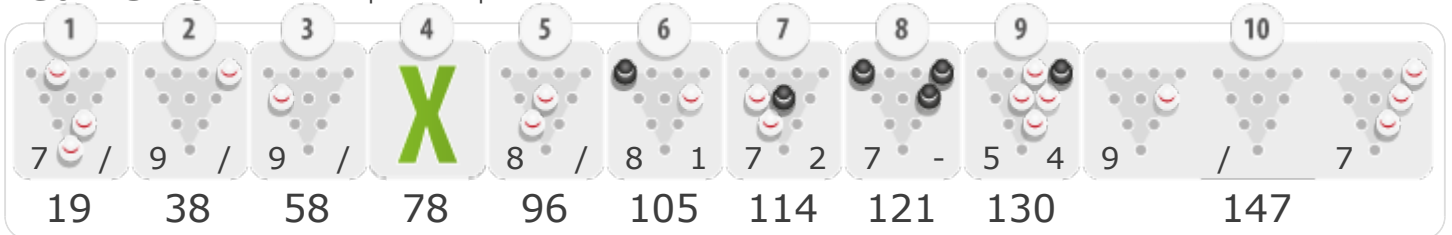

### Game 7

Strikes: 3 Splits: 3 Open Frames: 5 Lane: 6 Game Time: 9min

### Game 8

Strikes: 3 Splits: 1 Open Frames: 4 Lane: 6 Game Time: 9min

### Game 9

Strikes: 1 Splits: 0 Open Frames: 2 Lane: 7 Game Time: 9min

### Game 10

Strikes: 1 Splits: 2 Open Frames: 4 Lane: 7 Game Time: 10min

**Game 11** Strikes: 2 Splits: 1 Open Frames: 5 Lane: 8 Game Time: 9min

**Game 12** Strikes: 3 Splits: 3 Open Frames: 3 Lane: 8 Game Time: 9min