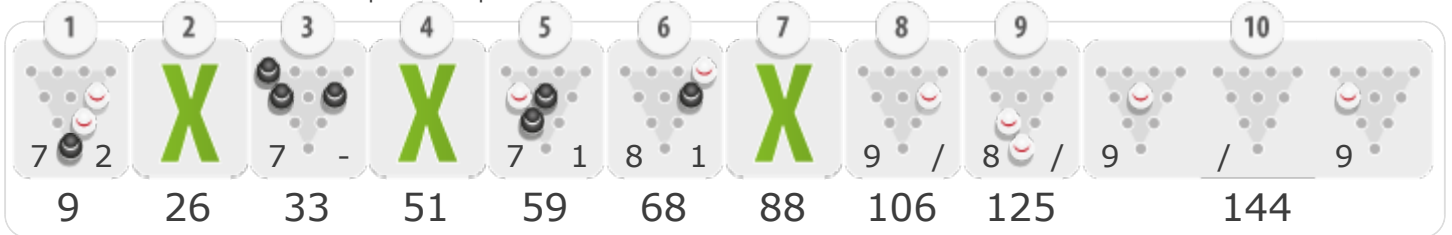

### Game 5

Strikes: 1 Splits: 2 Open Frames: 7 Lane: 5 Game Time: 9min

### Game 6

Strikes: 3 Splits: 0 Open Frames: 1 Lane: 5 Game Time: 10min

### Game 7

Strikes: 3 Splits: 3 Open Frames: 5 Lane: 6 Game Time: 9min

### Game 8

Strikes: 3 Splits: 1 Open Frames: 4 Lane: 6 Game Time: 9min