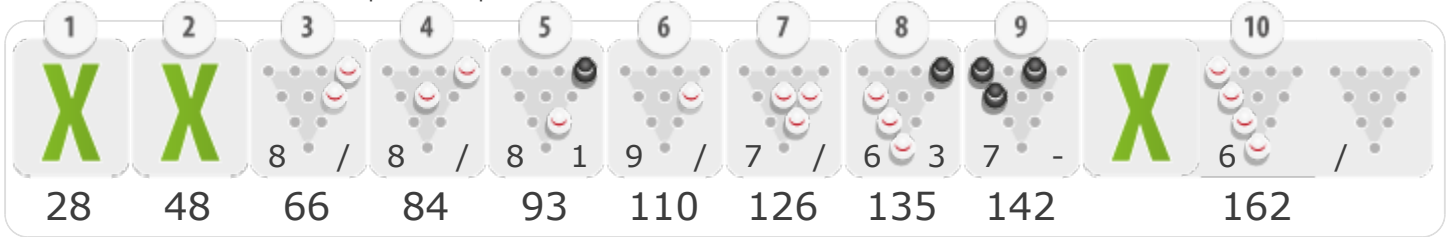

### Game 9

Strikes: 1 Splits: 0 Open Frames: 2 Lane: 7 Game Time: 9min

### Game 10

Strikes: 1 Splits: 2 Open Frames: 4 Lane: 7 Game Time: 10min

**Game 11** Strikes: 2 Splits: 1 Open Frames: 5 Lane: 8 Game Time: 9min

**Game 12** Strikes: 3 Splits: 3 Open Frames: 3 Lane: 8 Game Time: 9min

Total Score: **2368**

Unconverted Spare Combinations