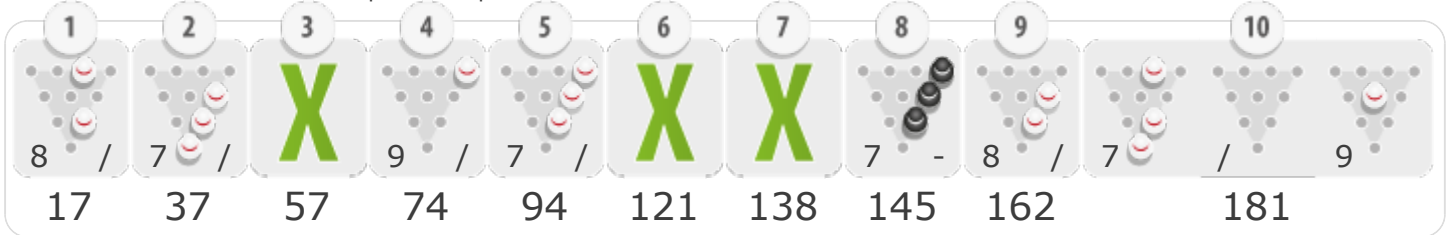

Game 6

Strikes: 3 Splits: 0 Open Frames: 1 Lane: 5 Game Time: 10min