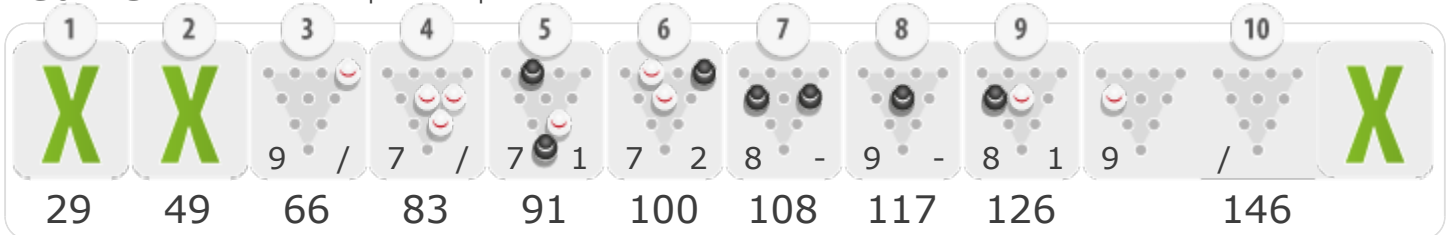

Game 7

Strikes: 3 Splits: 3 Open Frames: 5 Lane: 6 Game Time: 9min