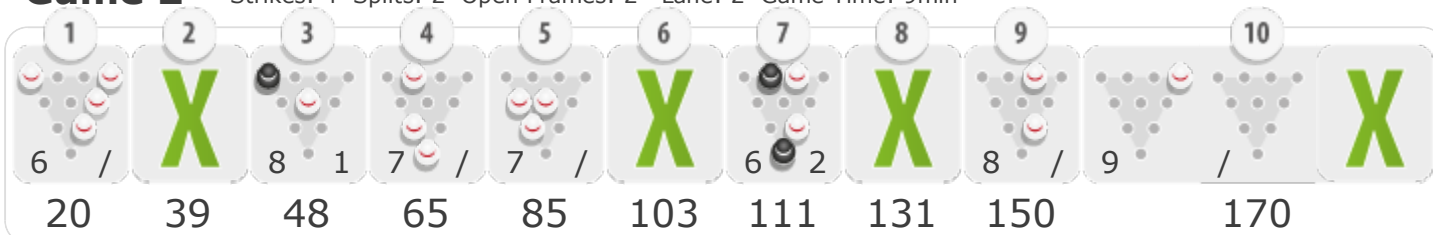

Frame Result Breakdown

Game 1

Strikes: 1 Splits: 1 Open Frames: 4 Lane: 2 Game Time: 13min

Game 2

Strikes: 4 Splits: 2 Open Frames: 2 Lane: 2 Game Time: 9min

Game 3

Strikes: 1 Splits: 2 Open Frames: 1 Lane: 3 Game Time: 11min

Game 4

Strikes: 5 Splits: 2 Open Frames: 2 Lane: 3 Game Time: 10min

Game 5

Strikes: 4 Splits: 1 Open Frames: 3 Lane: 4 Game Time: 8min

**Game 6**

Strikes: 2 Splits: 0 Open Frames: 4 Lane: 4 Game Time: 10min

**Game 7**

Strikes: 1 Splits: 1 Open Frames: 4 Lane: 5 Game Time: 10min

**Game 8**

Strikes: 2 Splits: 1 Open Frames: 4 Lane: 5 Game Time: 10min

**Game 9**

Strikes: 1 Splits: 2 Open Frames: 6 Lane: 6 Game Time: 8min

**Game 10**

Strikes: 5 Splits: 1 Open Frames: 2 Lane: 6 Game Time: 8min

Game 11 Strikes: 2 Splits: 2 Open Frames: 4 Lane: 7 Game Time: 10min

Game 12 Strikes: 6 Splits: 1 Open Frames: 2 Lane: 7 Game Time: 7min