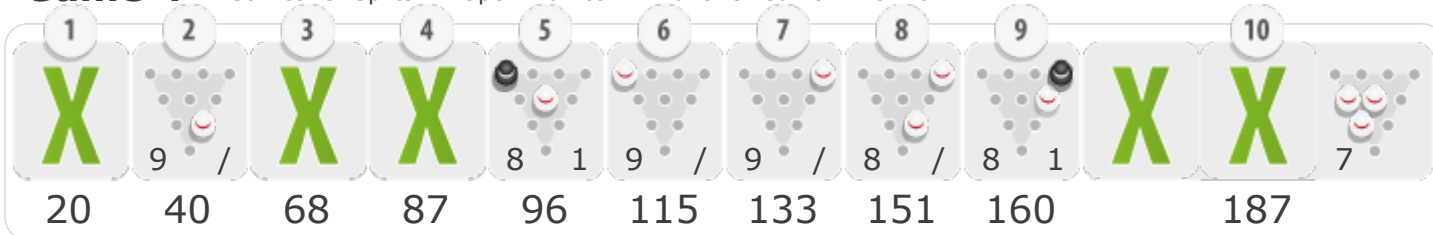

Frame Result Breakdown

Game 1

Strikes: 1 Splits: 1 Open Frames: 4 Lane: 2 Game Time: 13min

Game 2

Strikes: 4 Splits: 2 Open Frames: 2 Lane: 2 Game Time: 9min

Game 3

Strikes: 1 Splits: 2 Open Frames: 1 Lane: 3 Game Time: 11min

Game 4

Strikes: 5 Splits: 2 Open Frames: 2 Lane: 3 Game Time: 10min

Game 5

Strikes: 4 Splits: 1 Open Frames: 3 Lane: 4 Game Time: 8min

**Game 6**

Strikes: 2 Splits: 0 Open Frames: 4 Lane: 4 Game Time: 10min

**Game 7**

Strikes: 1 Splits: 1 Open Frames: 4 Lane: 5 Game Time: 10min

**Game 8**

Strikes: 2 Splits: 1 Open Frames: 4 Lane: 5 Game Time: 10min

**Game 9**

Strikes: 1 Splits: 2 Open Frames: 6 Lane: 6 Game Time: 8min

**Game 10**

Strikes: 5 Splits: 1 Open Frames: 2 Lane: 6 Game Time: 8min

Game 11 Strikes: 2 Splits: 2 Open Frames: 4 Lane: 7 Game Time: 10min

Game 12 Strikes: 6 Splits: 1 Open Frames: 2 Lane: 7 Game Time: 7min