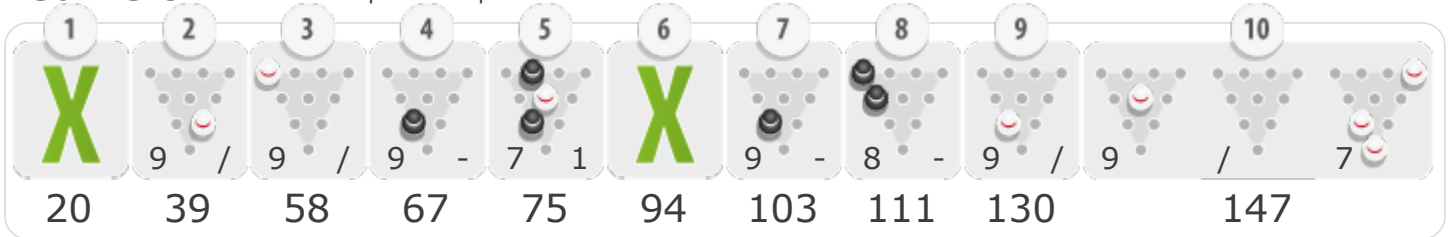

Frame Result Breakdown

Game 1

Strikes: 1 Splits: 1 Open Frames: 4 Lane: 2 Game Time: 13min

Game 2

Strikes: 4 Splits: 2 Open Frames: 2 Lane: 2 Game Time: 9min

Game 3

Strikes: 1 Splits: 2 Open Frames: 1 Lane: 3 Game Time: 11min

Game 4

Strikes: 5 Splits: 2 Open Frames: 2 Lane: 3 Game Time: 10min

Game 5

Strikes: 4 Splits: 1 Open Frames: 3 Lane: 4 Game Time: 8min

**Game 6**

Strikes: 2 Splits: 0 Open Frames: 4 Lane: 4 Game Time: 10min

**Game 7**

Strikes: 1 Splits: 1 Open Frames: 4 Lane: 5 Game Time: 10min

**Game 8**

Strikes: 2 Splits: 1 Open Frames: 4 Lane: 5 Game Time: 10min

**Game 9**

Strikes: 1 Splits: 2 Open Frames: 6 Lane: 6 Game Time: 8min

**Game 10**

Strikes: 5 Splits: 1 Open Frames: 2 Lane: 6 Game Time: 8min

Game 11 Strikes: 2 Splits: 2 Open Frames: 4 Lane: 7 Game Time: 10min

Game 12 Strikes: 6 Splits: 1 Open Frames: 2 Lane: 7 Game Time: 7min