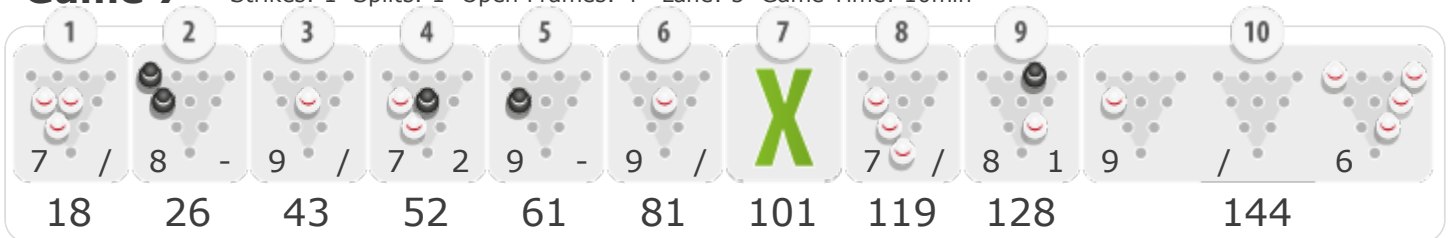

Frame Result Breakdown

Game 1

Strikes: 1 Splits: 1 Open Frames: 4 Lane: 2 Game Time: 13min

Game 2

Strikes: 4 Splits: 2 Open Frames: 2 Lane: 2 Game Time: 9min

Game 3

Strikes: 1 Splits: 2 Open Frames: 1 Lane: 3 Game Time: 11min

Game 4

Strikes: 5 Splits: 2 Open Frames: 2 Lane: 3 Game Time: 10min

Game 5

Strikes: 4 Splits: 1 Open Frames: 3 Lane: 4 Game Time: 8min

**Game 6**

Strikes: 2 Splits: 0 Open Frames: 4 Lane: 4 Game Time: 10min

**Game 7**

Strikes: 1 Splits: 1 Open Frames: 4 Lane: 5 Game Time: 10min

**Game 8**

Strikes: 2 Splits: 1 Open Frames: 4 Lane: 5 Game Time: 10min

**Game 9**

Strikes: 1 Splits: 2 Open Frames: 6 Lane: 6 Game Time: 8min

**Game 10**

Strikes: 5 Splits: 1 Open Frames: 2 Lane: 6 Game Time: 8min

Game 11 Strikes: 2 Splits: 2 Open Frames: 4 Lane: 7 Game Time: 10min

Game 12 Strikes: 6 Splits: 1 Open Frames: 2 Lane: 7 Game Time: 7min