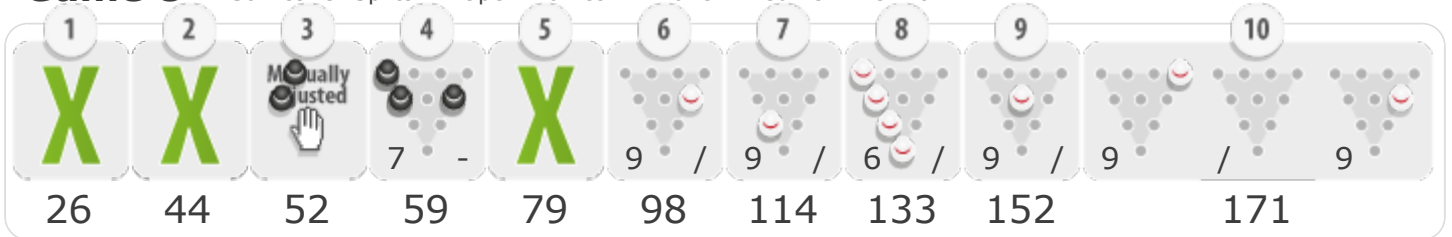

### Game 5

Strikes: 2 Splits: 0 Open Frames: 2 Lane: 3 Game Time: 10min

### Game 6

Strikes: 5 Splits: 0 Open Frames: 2 Lane: 3 Game Time: 8min

### Game 7

Strikes: 2 Splits: 1 Open Frames: 4 Lane: 4 Game Time: 13min

### Game 8

Strikes: 3 Splits: 1 Open Frames: 2 Lane: 4 Game Time: 10min