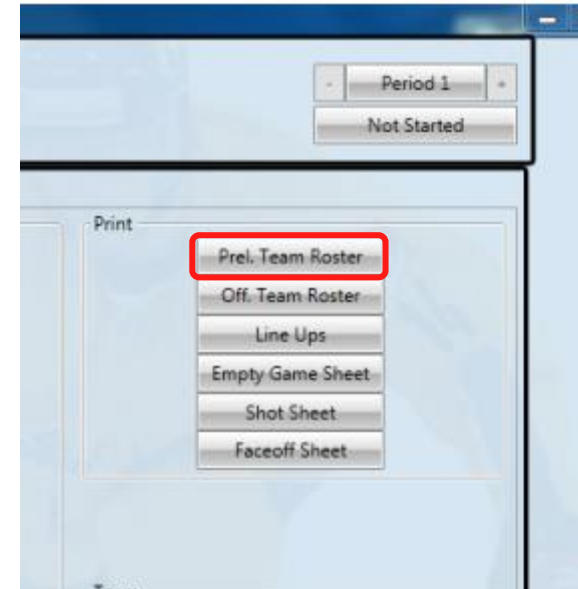

Skriv ut preliminär Team Roster

1. Klicka på "Prel Team Roster"
2. Skriv ut 1x och ge varsin sida till tränarna
3. Tränarna fyller i
  - a) Rättelser av eventuella fel, t.ex. **ny spelare** eller **fel nummer på spelare**
  - b) **Positioner** på aktuella spelare
  - c) Vem som är **kaptan** och **assisterande kaptan**
  - d) Vem som är **tränare**
  - e) **Färg** på matchtröjorna

Tips!
Säkerställ att tränarna fyller i den information du behöver så du slipper springa fram och tillbaka flera gånger

Preliminary Team Roster
BIK Kariskoga - Växjö Lakers HC
2014-08-01 19:00 at Nobelhallen
Challenger Testcup Syd
Group No. 59705
Game No. 001

No.	Name	Date of Birth
1	MODIG, Mattias	1987-04-01
9	ERICSON, Fredrik	1981-01-22
10	NÄSLUND, Kristoffer	1976-03-16
12	NILSSON, Marcus	1991-05-18
14	THORELL, Gustaf	1989-12-12
15	LARSSON, Henrik	1994-11-18
17	BERGLUND, Christian	1980-03-12
18	KINDAHL, Björn	1987-07-20
21	BJÖRKLUND, Henrik	1990-09-22
21	ERIKSSON, Mikael	1987-01-03
23	ENGLUND, Martin	1994-05-10
24	FROBERG, Linus	1993-06-16
25	THELANDER, Martin	1981-05-15
28	HÖGGREN, Fredrik	1984-09-01

Line Up

(GK) (EOK)

(GK)

1st line: (RD) (LD)

(RW) (CE) (LW)

2nd line: