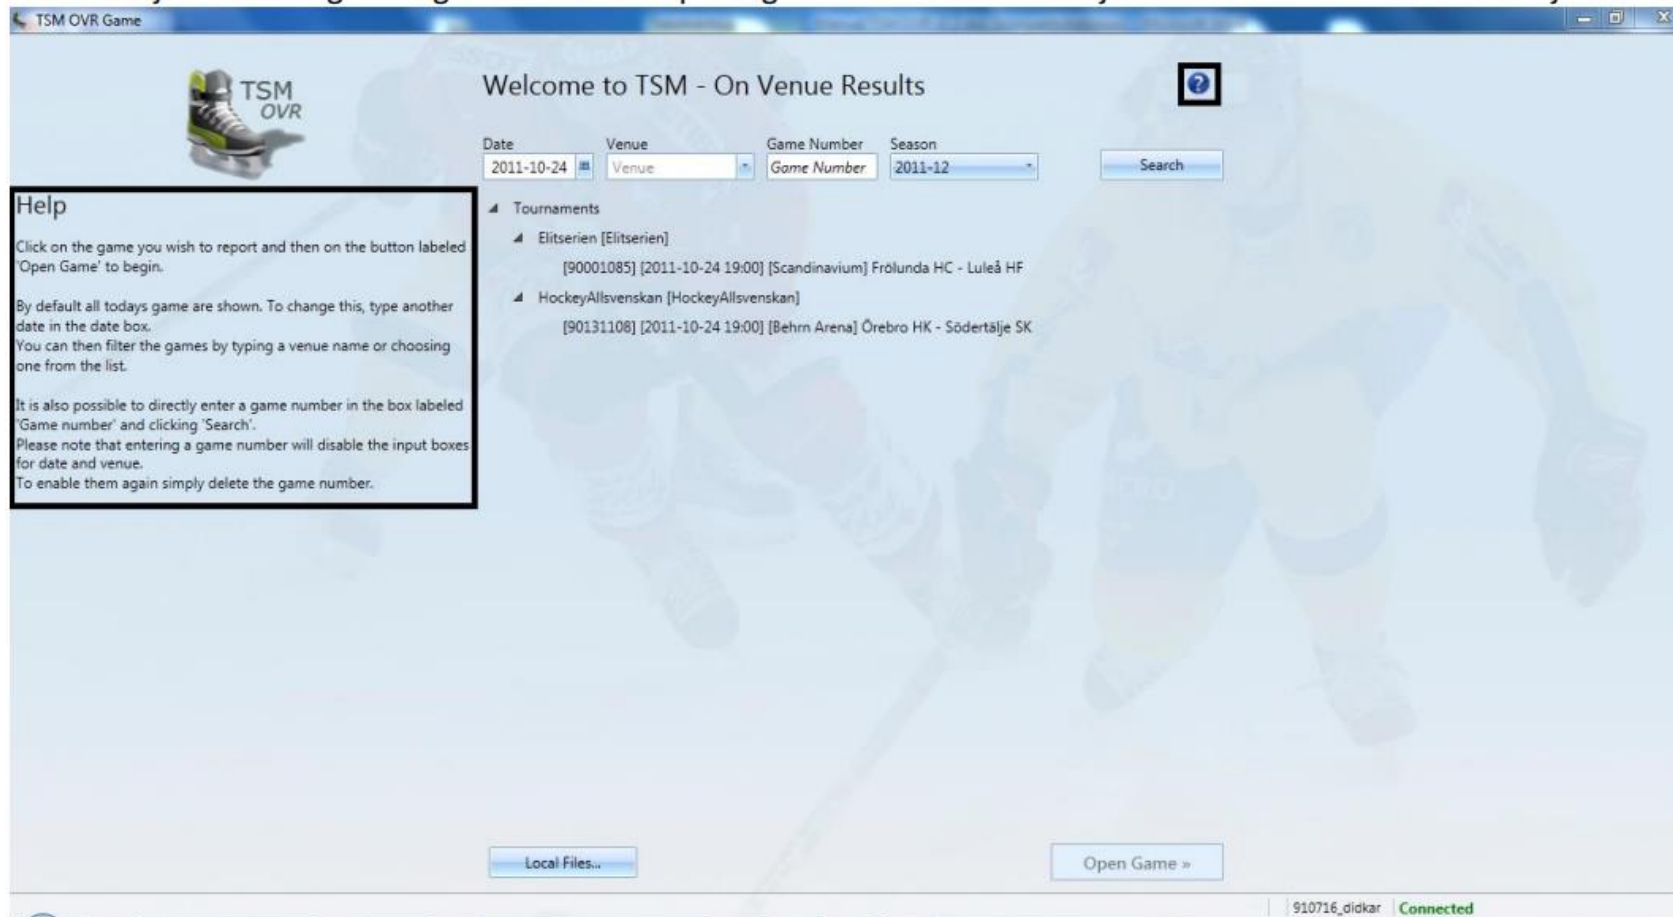

Välj match

- Matcher som spelas på dagens datum kommer visas automatiskt
- Annars använd sök
- Markera och klicka på Open Game