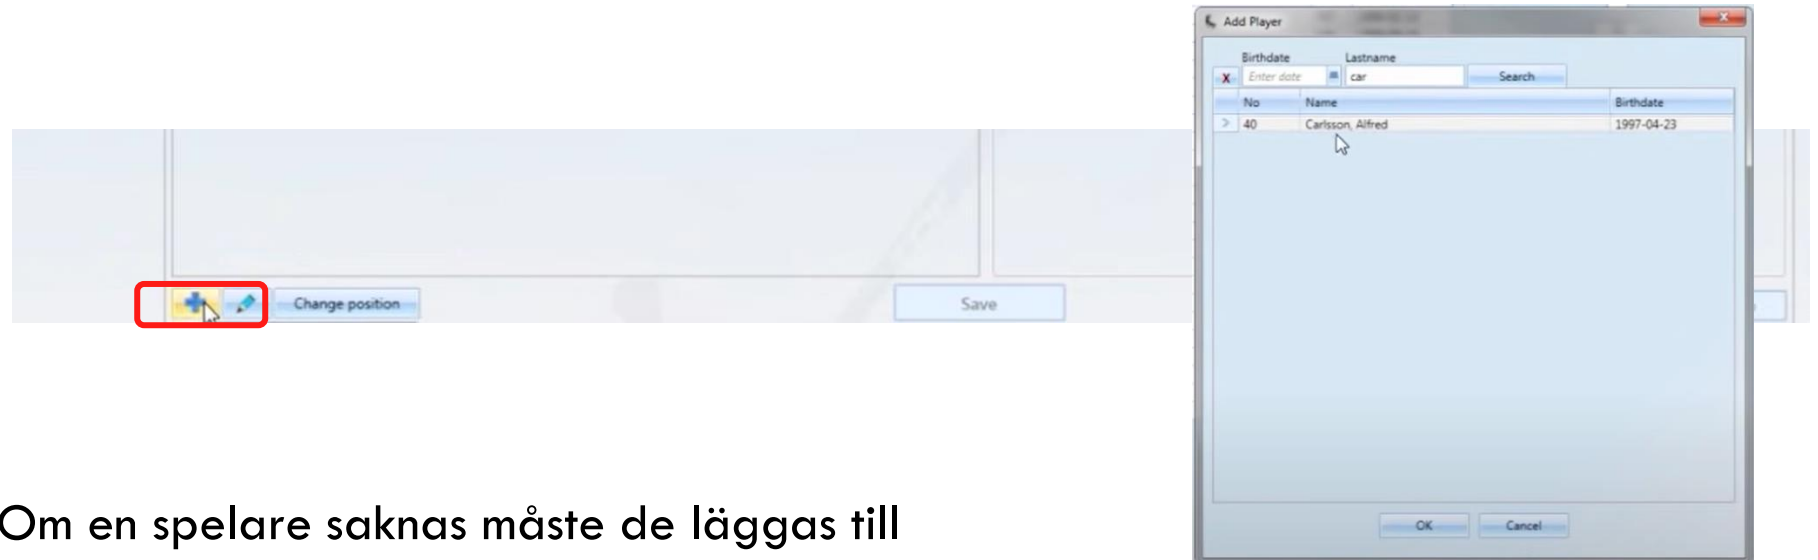

Lägg till ny spelare

1. Om en spelare saknas måste de läggas till
2. Klicka på + i nedre vänstra hörnet
3. Skriv de tre första bokstäverna i efternamnet, klicka "Search"
4. Markera namnet och klicka på OK

Notera: Endast tillgängliga spelare visas i listan.

Om det redan finns en spelare med samma nummer som du försöker lägga till blir du uppmanad att byta nummer på spelaren du vill lägga till