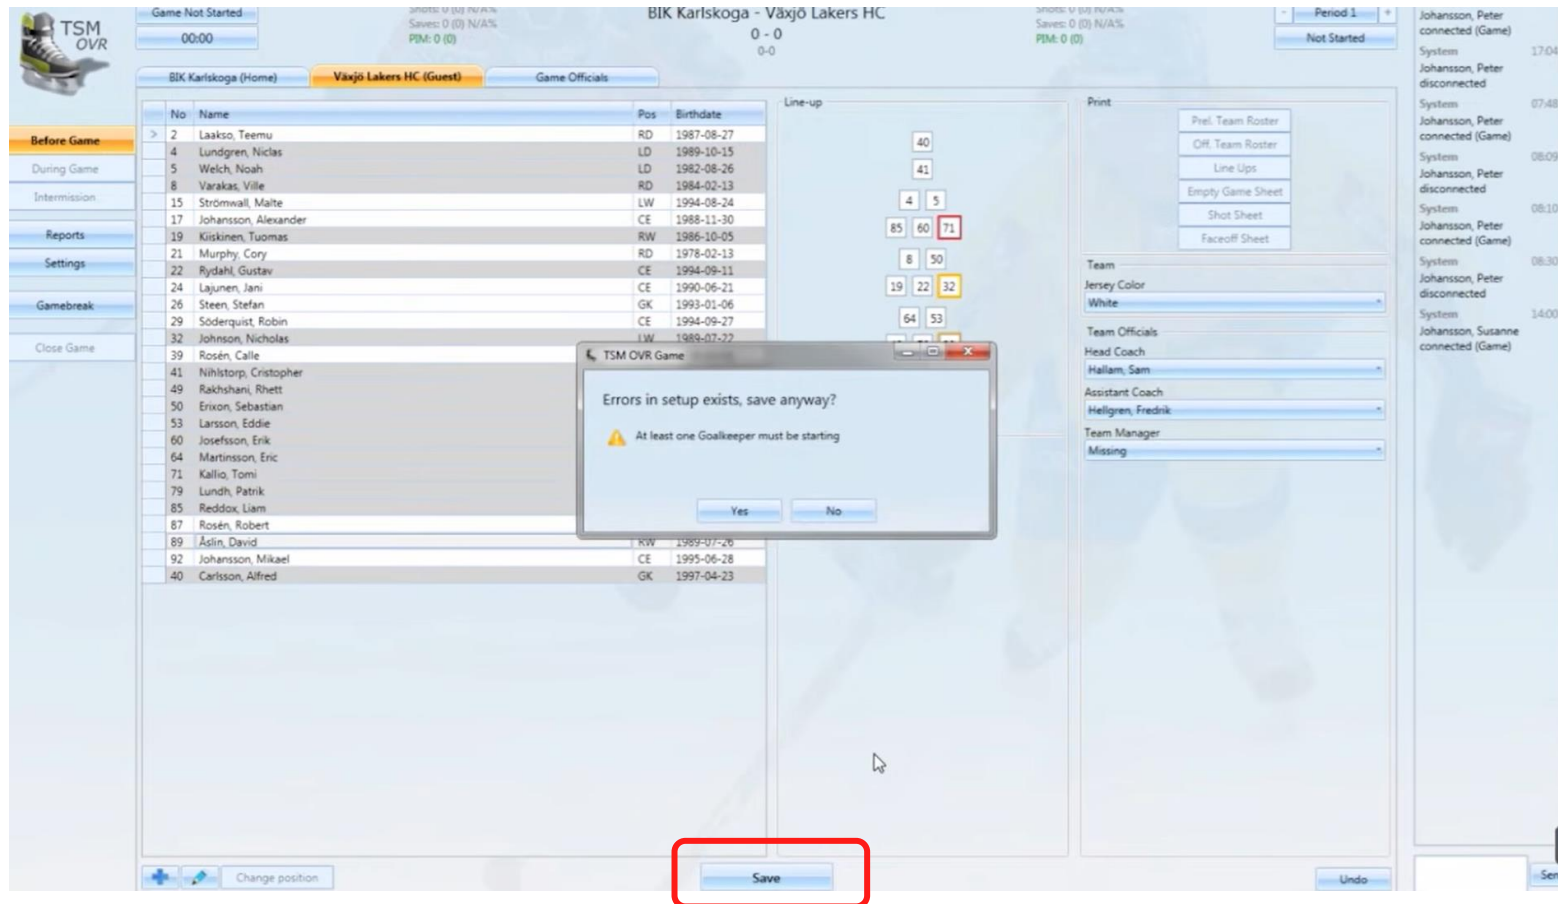

Spara

1. Kom ihåg att spara

Notera: ett felmeddelande poppar då upp om att ingen startande målvakt har valt. Ignorera det genom att klicka på YES